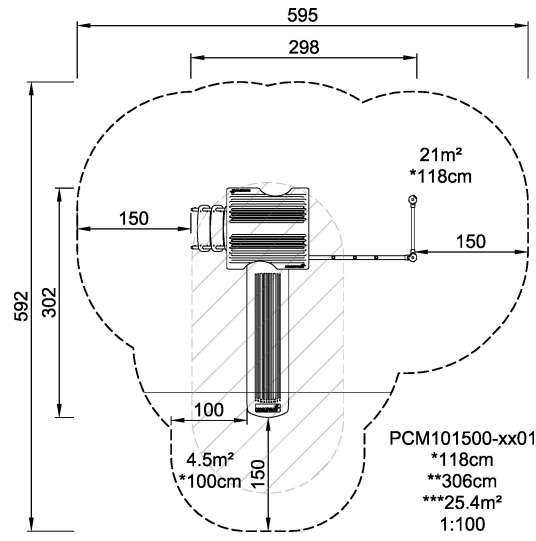

PCM101500

Play tower with climbing net, wood posts, plastic slide

KOMPAN[®]
Let's play

The climbing net on this play tower provides an excellent support for preschoolers' physical development. Children will train their balance and cross-body coordination as they climb up the stars to the high platform. The slide offers a fast exit while the abacus panel encourages use of numbers and counting. At ground level attached to the net, children will also find a climbing bar that they can hang from and do stunts and tricks.

Product Line	Multi play structures
Category	MOMENTS™ MINI Toddler & Preschool
Age group	2 - 6
Max. fall height (CM)	118
Total height (CM)	306
Safety Zone	25.4 m ²

**IN-
GROU.**

* = Highest designated play surface.
** = Total height of product.