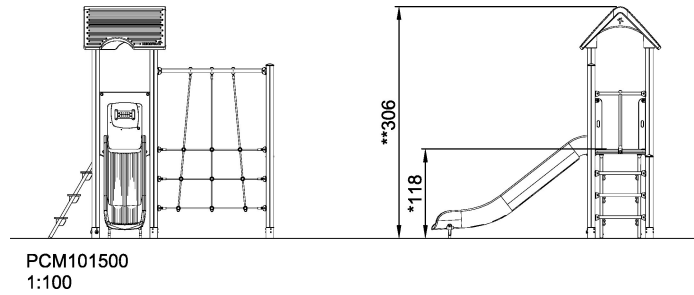

PCM101500

Play tower with climbing net, wood posts, plastic slide

KOMPAN[®]
Let's play

The climbing net on this play tower provides an excellent support for preschoolers' physical development. Children will train their balance and cross-body coordination as they climb up the stars to the high platform. The slide offers a fast exit while the abacus panel encourages use of numbers and counting. At ground level attached to the net, children will also find a climbing bar that they can hang from and do stunts and tricks.

Product Line	Multi play structures
Category	MOMENTS™ MINI Toddler & Preschool
Age group	2 - 6
Max. fall height (CM)	118
Total height (CM)	306
Safety Zone	25.4 m ²

**IN-
GROU.**

* = Highest designated play surface.
** = Total height of product.