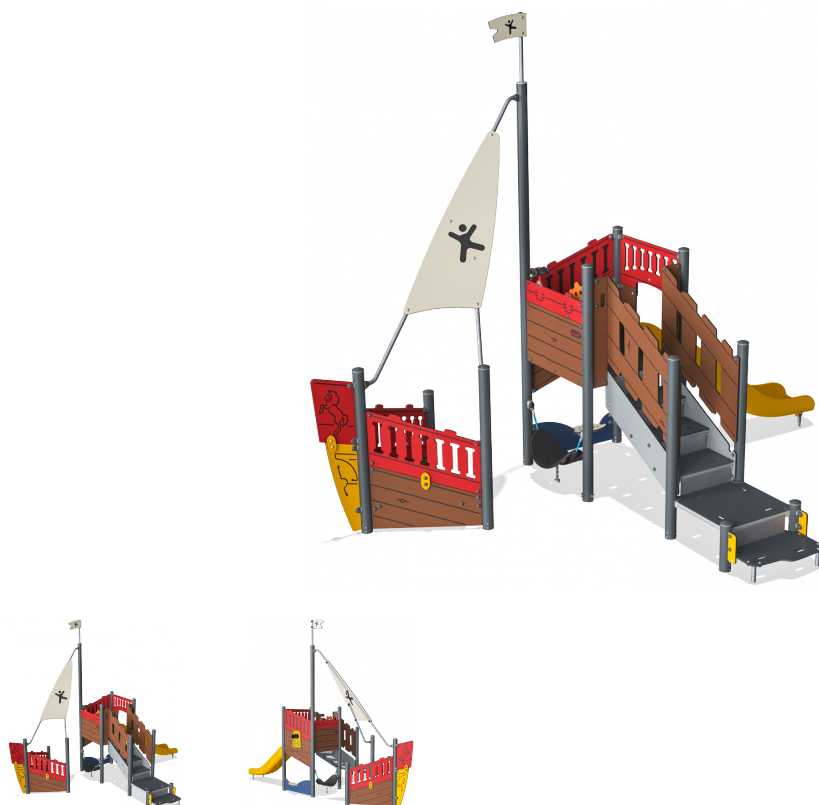

PCM102600 Caravelle ADA

This fun Caravelle offers high density physical and role play with its classic theme and physical activities that stimulate motor skills such as cross body coordination and sense of space. The ship can be entered by a rope ladder with varied steps, which can challenge children's climbing. Once at the higher levels you will have a nice view of the ship and play area. From there they can slide down to ground level. On ground level of the ship a rocking hammock and a desk create a good play space.

Product Line	Themed Play
Category	Pirateships and Castles
Age group	2 - 6
Max. fall height (CM)	118
Total height (CM)	441
Safety Zone	36.4 m ²

* = Highest designated play surface.
** = Total height of product.