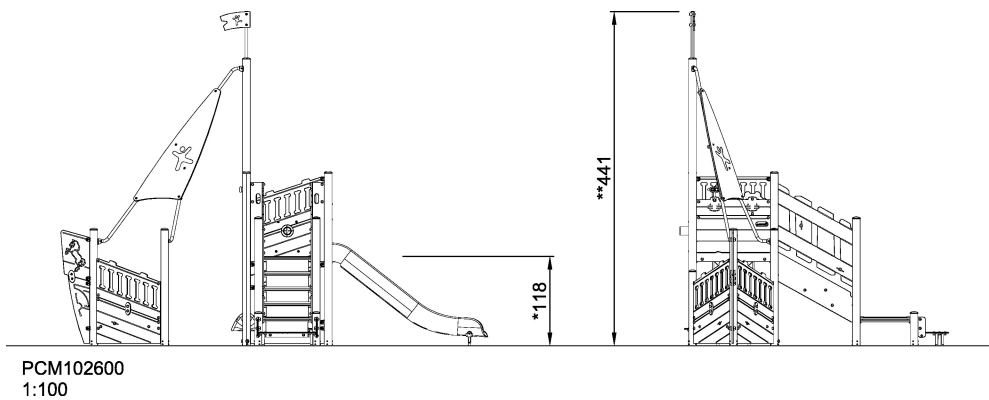

PCM102600 Caravelle ADA

This fun Caravelle offers high density physical and role play with its classic theme and physical activities that stimulate motor skills such as cross body coordination and sense of space. The ship can be entered by a rope ladder with varied steps, which can challenge children's climbing. Once at the higher levels you will have a nice view of the ship and play area. From there they can slide down to ground level. On ground level of the ship a rocking hammock and a desk create a good play space.

Product Line	Themed Play
Category	Pirateships and Castles
Age group	2 - 6
Max. fall height (CM)	118
Total height (CM)	441
Safety Zone	36.4 m ²

* = Highest designated play surface.
** = Total height of product.