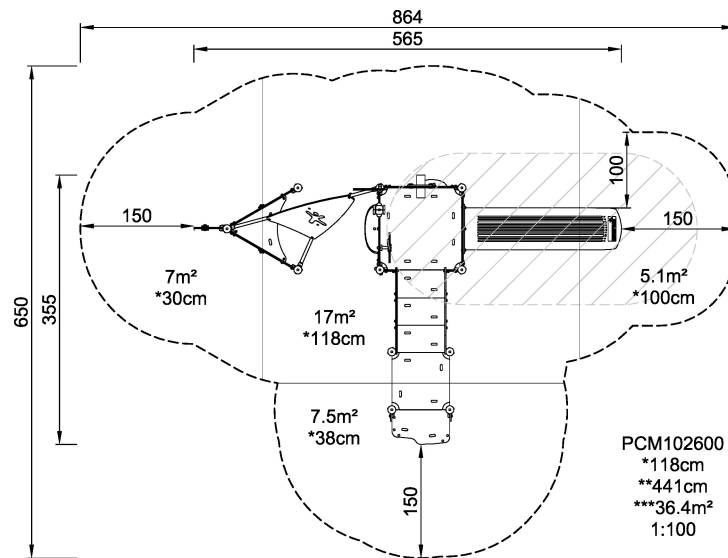

PCM102600 Caravelle ADA

This fun Caravelle offers high density physical and role play with its classic theme and physical activities that stimulate motor skills such as cross body coordination and sense of space. The ship can be entered by a rope ladder with varied steps, which can challenge children's climbing. Once at the higher levels you will have a nice view of the ship and play area. From there they can slide down to ground level. On ground level of the ship a rocking hammock and a desk create a good play space.

Product Line	Themed Play
Category	Pirateships and Castles
Age group	2 - 6
Max. fall height (CM)	118
Total height (CM)	441
Safety Zone	36.4 m ²

* = Highest designated play surface.
** = Total height of product.