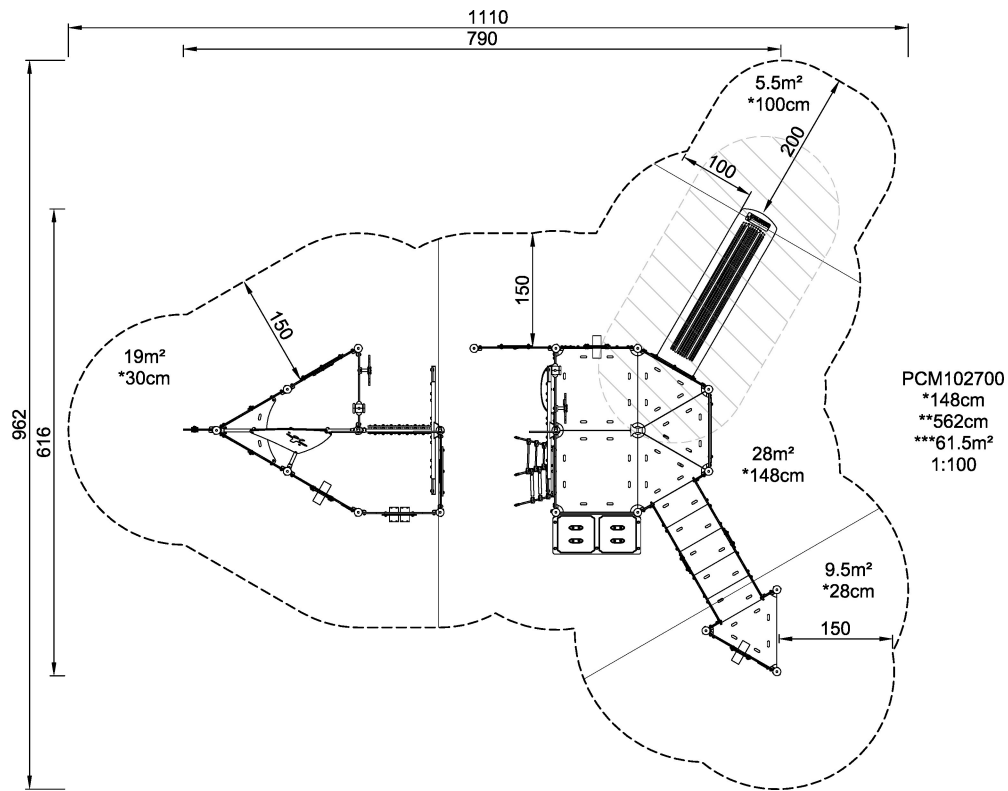

| | |
|------------------------------|-------------------------|
| Product Line | Themed Play |
| Category | Pirateships and Castles |
| Age group | 2 - 8 |
| Max. fall height (CM) | 148 |
| Total height (CM) | 562 |
| Safety Zone | 61.5 m ² |

INCLUSIVE

IN-
GROU.

ADA / INCLUSIVE

ASTM

PCM102700
1:100

* = Highest designated play surface.
** = Total height of product.

| | | | |
|----------------------------------|--------------------|--------------------------------|--------------------|
| Weight/heaviest parts | kg. | Installation (Manpower) | Persons |
| Concrete required | NaN m ³ | Installation (Hours) | Hours |
| Foundation amount/footing | NaN | Excavation | NaN m ³ |