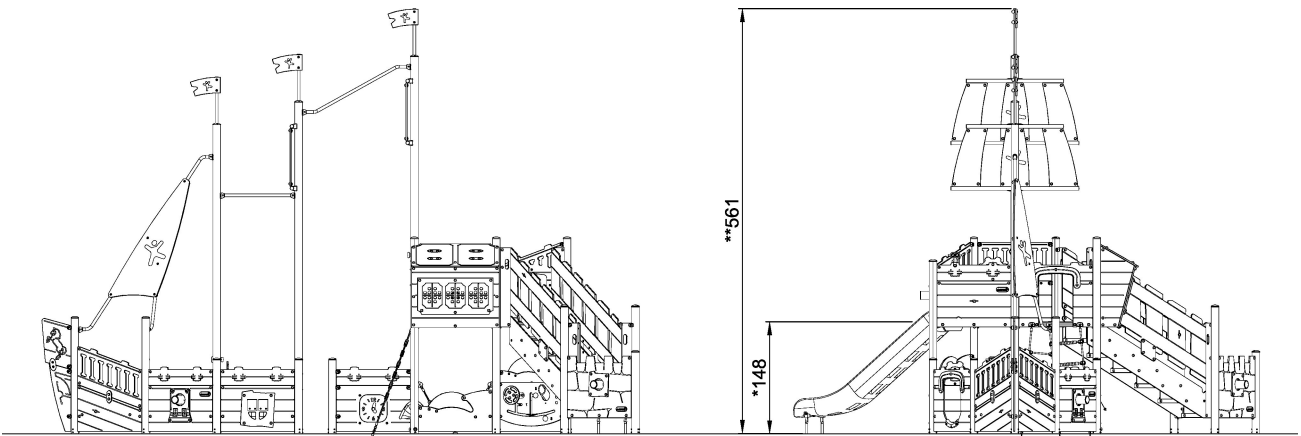

| | |
|------------------------------|-------------------------|
| Product Line | Themed Play |
| Category | Pirateships and Castles |
| Age group | 2 - 8 |
| Max. fall height (CM) | 148 |
| Total height (CM) | 562 |
| Safety Zone | 61.5 m ² |

INCLUSIVE

IN-
GROU.

ADA / INCLUSIVE

ASTM

PCM102700
1:100

* = Highest designated play surface.
** = Total height of product.

| | | | |
|----------------------------------|--------------------|--------------------------------|--------------------|
| Weight/heaviest parts | kg. | Installation (Manpower) | Persons |
| Concrete required | NaN m ³ | Installation (Hours) | Hours |
| Foundation amount/footing | NaN | Excavation | NaN m ³ |