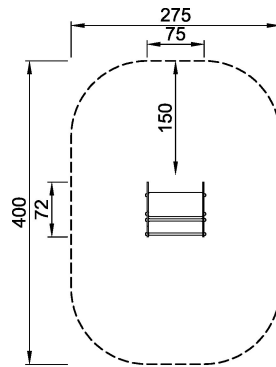

Product Line	Traditional Play
Category	Springers
Age group	2 - 6
Max. fall height (CM)	60
Total height (CM)	73
Safety Zone	10.2 m ²

INCLUSIVE

**SUR-
FACE**

ADA / INCLUSIVE

ASTM

PCM104
*60cm
**73cm
***10.2m²
1:100

PCM104
1:100

* = Highest designated play surface.
** = Total height of product.

Weight/heaviest parts	kg.	Installation (Manpower)	Persons
Concrete required	NaN m3	Installation (Hours)	Hours
Foundation amount/footing	NaN	Excavation	NaN m3