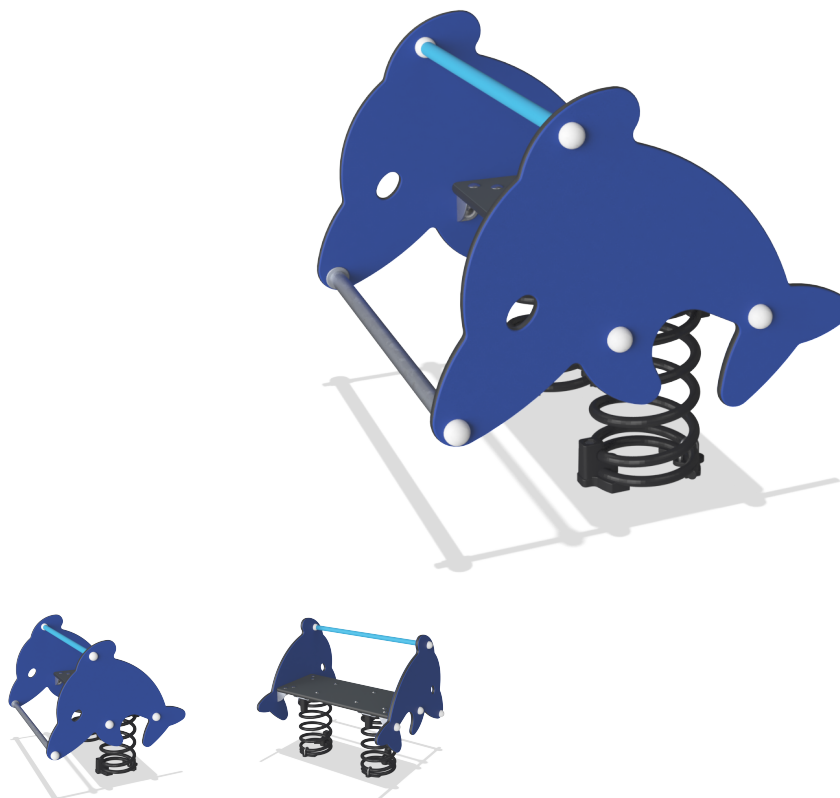

PCM104

Wide Dolphin Springer

KOMPAN
Let's play

The Wide Dolphin Springer is a playground classic with a strong appeal to all children. It allows two children to play together at the same time, stimulating social skills as teamwork. Every springer in our range is just waiting for a child to unlock its imaginative potential.

Product Line	Traditional Play
Category	Springers
Age group	2 - 6
Max. fall height (CM)	60
Total height (CM)	73
Safety Zone	10.2 m ²

INCLUSIVE

**SUR-
FACE**

ADA / INCLUSIVE

ASTM

PCM104
*60cm
**73cm
***10.2m²
1:100

PCM104
1:100

* = Highest designated play surface.
** = Total height of product.

Weight/heaviest parts	kg.	Installation (Manpower)	Persons
Concrete required	NaN m3	Installation (Hours)	Hours
Foundation amount/footing	NaN	Excavation	NaN m3