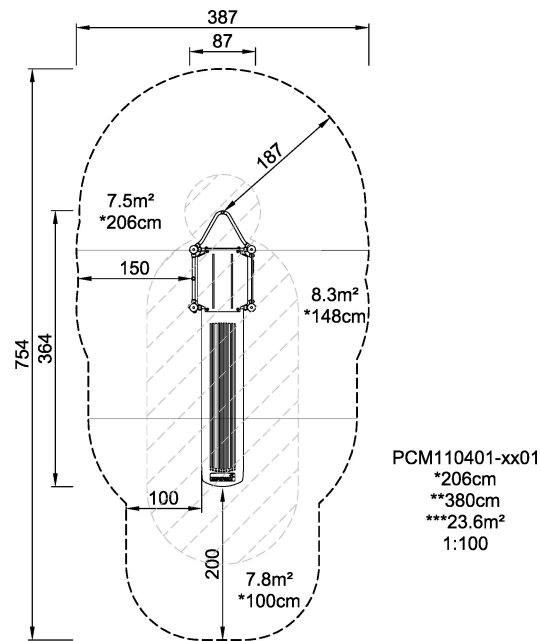

<b>Product Line</b>	Multi play structures
<b>Category</b>	MOMENTS™ School age
<b>Age group</b>	4 - 10
<b>Max. fall height (CM)</b>	206
<b>Total height (CM)</b>	380
<b>Safety Zone</b>	23.6 m <sup>2</sup>

**SUR-  
FACE**

\* = Highest designated play surface.  
\*\* = Total height of product.

<b>Weight/heaviest parts</b>	kg.	<b>Installation (Manpower)</b>	Persons
<b>Concrete required</b>	NaN m3	<b>Installation (Hours)</b>	Hours
<b>Foundation amount/footing</b>	NaN	<b>Excavation</b>	NaN m3