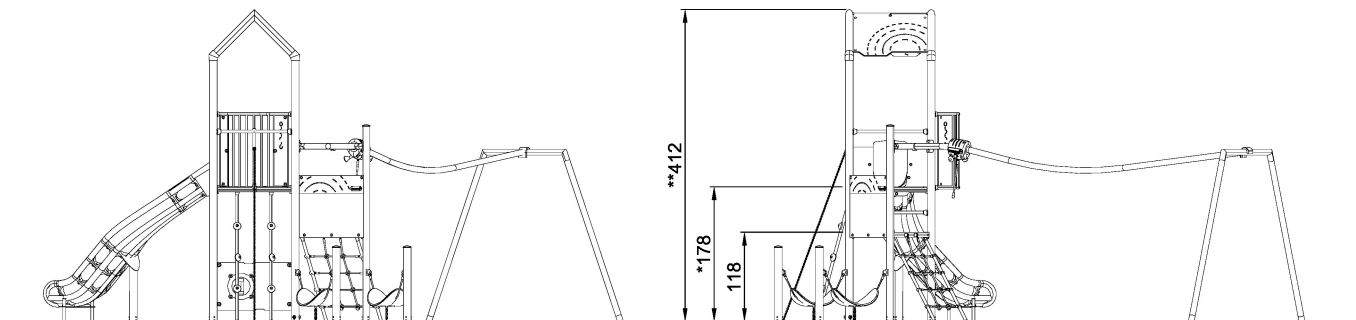

PCM110803

Play Tower with Track Ride, Physical, Plastic Slide

The Play Tower with Track Ride offers varied physical and social play for school age kids, with dare devil as well as socializing activities. Gliding through the air on a wire is immense fun for school age kids. The Track Ride Tower allows for the weightless feeling of gliding at the speed, you can make, through the air. The inclined climbing net of the tower supports a fast climb up to the platform, from which the track ride begins. Trained children will be able to glide to the end of the rail and with their body coordination make a flip that speed them back up the trail to the platform, going backwards. For those who stop halfway back, or at the end, a handhold allows them to pass the glider back to the next in line on the platform.

Product Line	Multi play structures
Category	MOMENTS™ School age
Age group	6 - 12
Max. fall height (CM)	178
Total height (CM)	412
Safety Zone	53.5 m2

**SUR-
FACE**

PCM110803
1:100

* = Highest designated play surface.
** = Total height of product.