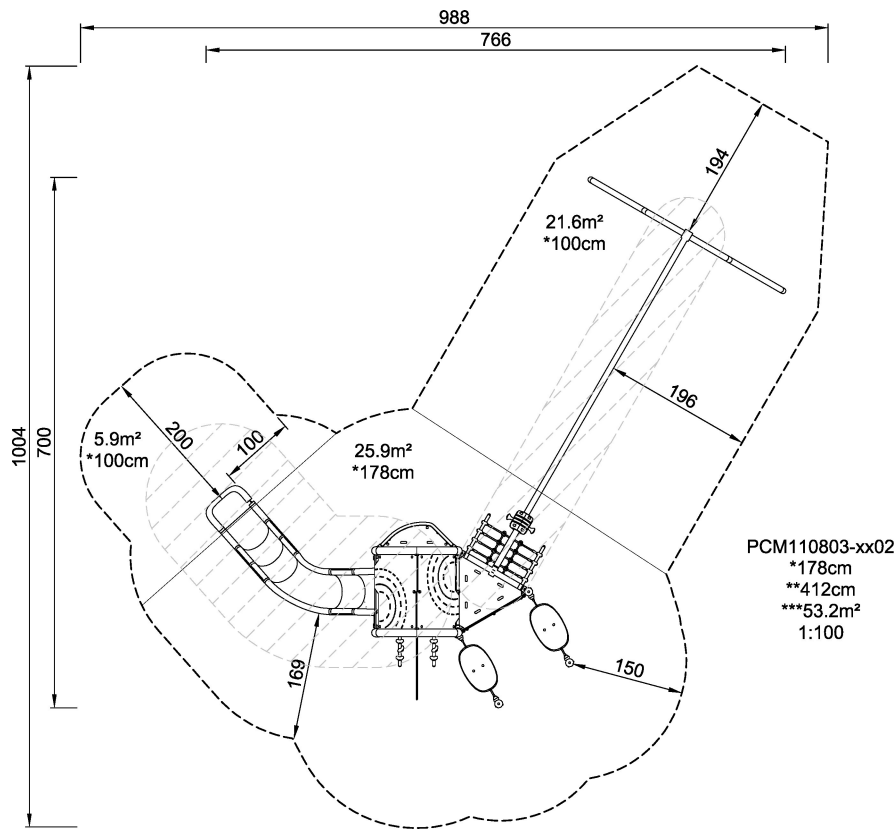

PCM110803

Play Tower with Track Ride, Physical, Plastic Slide

The Play Tower with Track Ride offers varied physical and social play for school age kids, with dare devil as well as socializing activities. Gliding through the air on a wire is immense fun for school age kids. The Track Ride Tower allows for the weightless feeling of gliding at the speed, you can make, through the air. The inclined climbing net of the tower supports a fast climb up to the platform, from which the track ride begins. Trained children will be able to glide to the end of the rail and with their body coordination make a flip that speed them back up the trail to the platform, going backwards. For those who stop halfway back, or at the end, a handhold allows them to pass the glider back to the next in line on the platform.

Product Line	Multi play structures
Category	MOMENTS™ School age
Age group	6 - 12
Max. fall height (CM)	178
Total height (CM)	412
Safety Zone	53.5 m2

**SUR-
FACE**

PCM110803
1:100

* = Highest designated play surface.
** = Total height of product.

Weight/heaviest parts	kg.	Installation (Manpower)	Persons
Concrete required	NaN m3	Installation (Hours)	Hours
Foundation amount/footing	NaN	Excavation	NaN m3