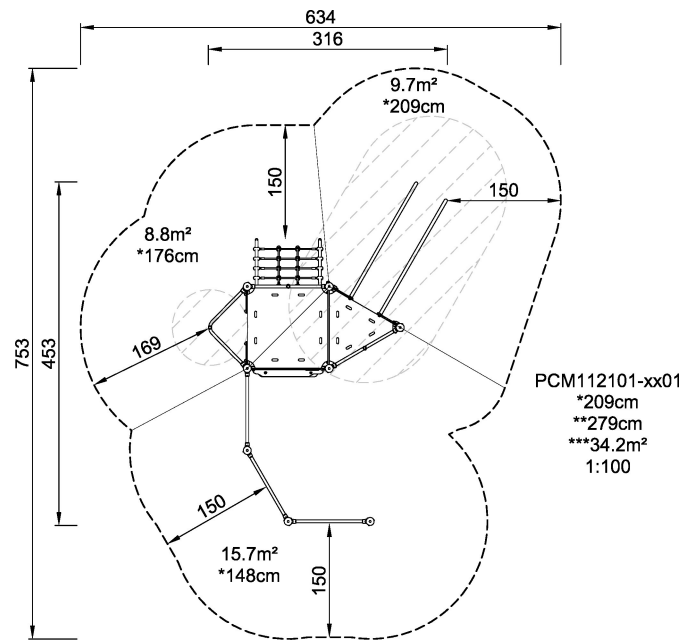

PCMI12101

Play Tower with Banister Bars, Basic

KOMPAN
Let's play

This sturdy play unit offers a nice meeting place and varieties of motor skill fun: different sorts of climbing and gliding and somersaulting. Under the platform of the biggest tower, a nice desk offers a possibility of a break. An inclined climbing net takes the player up to a level from which the fireman's pole offers a fast ride back to the ground. Alternatively, the child can climb to the next platform and go down the bannister bars. This platform and the banister bars can also be entered from the climbing wall. On the side of the unit, two somersault bars offer ample opportunity for doing tricks or just being seated, having a chat. Apart from being great fun, climbing, gliding and doing somersaults also train the muscles and the motor skills.

| | |
|------------------------------|-----------------------|
| Product Line | Multi play structures |
| Category | MOMENTS™ School age |
| Age group | 4 - 10 |
| Max. fall height (CM) | 209 |
| Total height (CM) | 279 |
| Safety Zone | 34.2 m2 |

**SUR-
FACE**

* = Highest designated play surface.
** = Total height of product.

| | | | |
|----------------------------------|--------|--------------------------------|---------|
| Weight/heaviest parts | kg. | Installation (Manpower) | Persons |
| Concrete required | NaN m3 | Installation (Hours) | Hours |
| Foundation amount/footing | NaN | Excavation | NaN m3 |