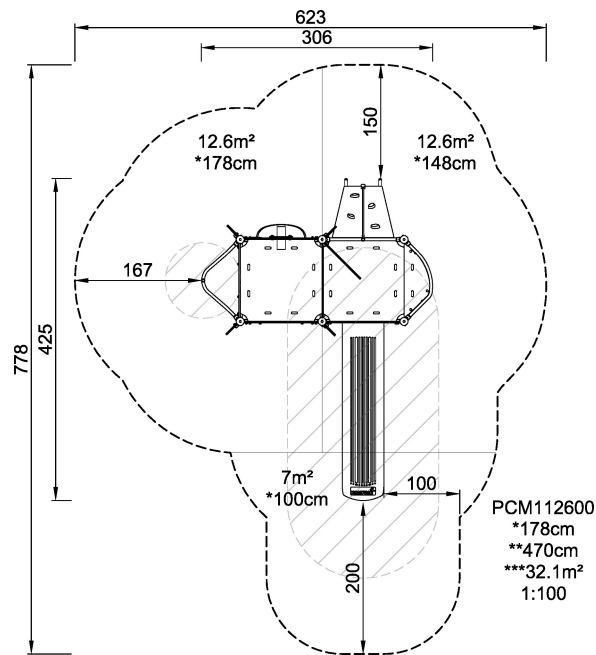

# Gate Watch Tower with Roof & Plastic Slide

This fun castle structure offers high density physical and role play with its classic castle theme and physical activities that stimulate motor skills such as cross body coordination and sense of space. The tower can be entered by either a vertical climbing wall, a rappelling wall or by stairs. Once at the higher levels there is a choice of taking a view of the play area from the balcony or taking a more traditional slide or the fast fireman's pole down to ground level. On ground level of the castle a rocking hammock and a slime door create a good play space.

<b>Product Line</b>	Themed Play
<b>Category</b>	Pirateships and Castles
<b>Age group</b>	4 - 12
<b>Max. fall height (CM)</b>	178
<b>Total height (CM)</b>	470
<b>Safety Zone</b>	32.1 m <sup>2</sup>

IN-  
GROU.

\* = Highest designated play surface.  
\*\* = Total height of product.

<b>Weight/heaviest parts</b>	kg.	<b>Installation (Manpower)</b>	Persons
<b>Concrete required</b>	NaN m <sup>3</sup>	<b>Installation (Hours)</b>	Hours
<b>Foundation amount/footing</b>	NaN	<b>Excavation</b>	NaN m <sup>3</sup>