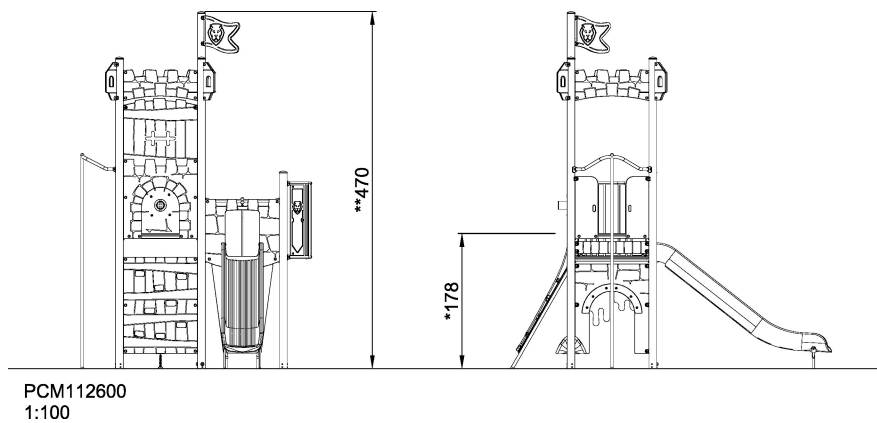

# Gate Watch Tower with Roof & Plastic Slide

This fun castle structure offers high density physical and role play with its classic castle theme and physical activities that stimulate motor skills such as cross body coordination and sense of space. The tower can be entered by either a vertical climbing wall, a rappelling wall or by stairs. Once at the higher levels there is a choice of taking a view of the play area from the balcony or taking a more traditional slide or the fast fireman's pole down to ground level. On ground level of the castle a rocking hammock and a slime door create a good play space.

<b>Product Line</b>	Themed Play
<b>Category</b>	Pirateships and Castles
<b>Age group</b>	4 - 12
<b>Max. fall height (CM)</b>	178
<b>Total height (CM)</b>	470
<b>Safety Zone</b>	32.1 m <sup>2</sup>

IN-  
GROU.

\* = Highest designated play surface.  
\*\* = Total height of product.

<b>Weight/heaviest parts</b>	kg.	<b>Installation (Manpower)</b>	Persons
<b>Concrete required</b>	NaN m <sup>3</sup>	<b>Installation (Hours)</b>	Hours
<b>Foundation amount/footing</b>	NaN	<b>Excavation</b>	NaN m <sup>3</sup>