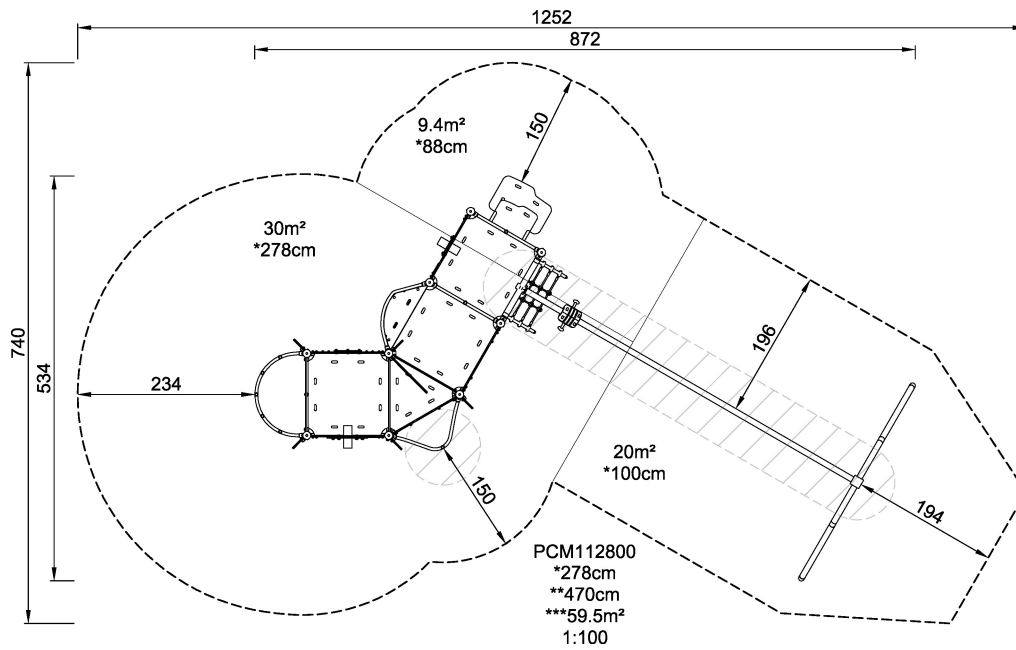

PCM112800

Castle Outpost Tower with Roof & Track Ride

KOMPAN[®]
Let's play

The Castle Outpost Tower with Track Ride offers varied physical and social play, with dare devil as well as socializing activities. The inclined climbing net of the tower supports a fast climb up to the platform, from which the Track Ride begins. Gliding through the air on a wire is immense fun. The Track Ride allows for the weightless feeling of gliding at the speed, you can make, through the air. Trained children will be able to glide to the end of the rail and with their body coordination make a flip that speed them back up the trail to the platform, going backwards. For those who stop halfway back, or at the end, a handhold allows them to pass the glider back to the next in line on the platform. A step up from the platform the child has access to the Fireman's pole offering a stomach-tickling ride to the ground level. The Fireman's pole can also be accessed via the curves climbing net: a challenging and fun climb that demands full concentration and focus on cross-coordination, balance and muscles. On ground level of the castle a desk, slime door and a jail create a good play.

Product Line	Themed Play
Category	Pirateships and Castles
Age group	4 - 12
Max. fall height (CM)	278
Total height (CM)	470
Safety Zone	59.5 m ²

IN-
GROU.

PCM112800
1:100

* = Highest designated play surface.
** = Total height of product.