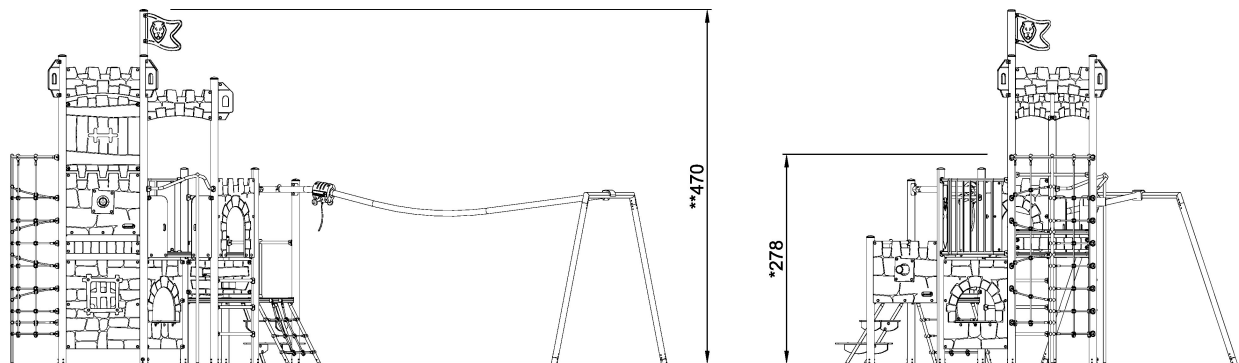

PCM112800

Castle Outpost Tower with Roof & Track Ride

KOMPAN[®]
Let's play

The Castle Outpost Tower with Track Ride offers varied physical and social play, with dare devil as well as socializing activities. The inclined climbing net of the tower supports a fast climb up to the platform, from which the Track Ride begins. Gliding through the air on a wire is immense fun. The Track Ride allows for the weightless feeling of gliding at the speed, you can make, through the air. Trained children will be able to glide to the end of the rail and with their body coordination make a flip that speed them back up the trail to the platform, going backwards. For those who stop halfway back, or at the end, a handhold allows them to pass the glider back to the next in line on the platform. A step up from the platform the child has access to the Fireman's pole offering a stomach-tickling ride to the ground level. The Fireman's pole can also be accessed via the curves climbing net: a challenging and fun climb that demands full concentration and focus on cross-coordination, balance and muscles. On ground level of the castle a desk, slime door and a jail create a good play.

Product Line	Themed Play
Category	Pirateships and Castles
Age group	4 - 12
Max. fall height (CM)	278
Total height (CM)	470
Safety Zone	59.5 m ²

IN-
GROU.

PCM112800
1:100

* = Highest designated play surface.
** = Total height of product.

Weight/heaviest parts	kg.	Installation (Manpower)	Persons
Concrete required	NaN m3	Installation (Hours)	Hours
Foundation amount/footing	NaN	Excavation	NaN m3