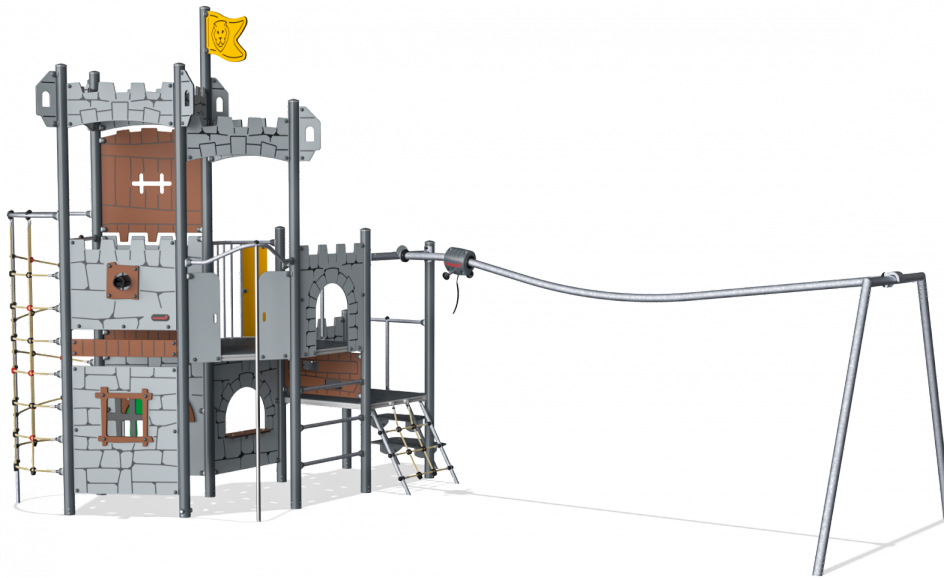

PCM112800

Castle Outpost Tower with Roof & Track Ride

KOMPAN[®]
Let's play

The Castle Outpost Tower with Track Ride offers varied physical and social play, with dare devil as well as socializing activities. The inclined climbing net of the tower supports a fast climb up to the platform, from which the Track Ride begins. Gliding through the air on a wire is immense fun. The Track Ride allows for the weightless feeling of gliding at the speed, you can make, through the air. Trained children will be able to glide to the end of the rail and with their body coordination make a flip that speed them back up the trail to the platform, going backwards. For those who stop halfway back, or at the end, a handhold allows them to pass the glider back to the next in line on the platform. A step up from the platform the child has access to the Fireman's pole offering a stomach-tickling ride to the ground level. The Fireman's pole can also be accessed via the curves climbing net: a challenging and fun climb that demands full concentration and focus on cross-coordination, balance and muscles. On ground level of the castle a desk, slime door and a jail create a good play.

Product Line	Themed Play
Category	Pirateships and Castles
Age group	4 - 12
Max. fall height (CM)	278
Total height (CM)	470
Safety Zone	59.5 m ²

IN-
GROU.

PCM112800
1:100

* = Highest designated play surface.
** = Total height of product.