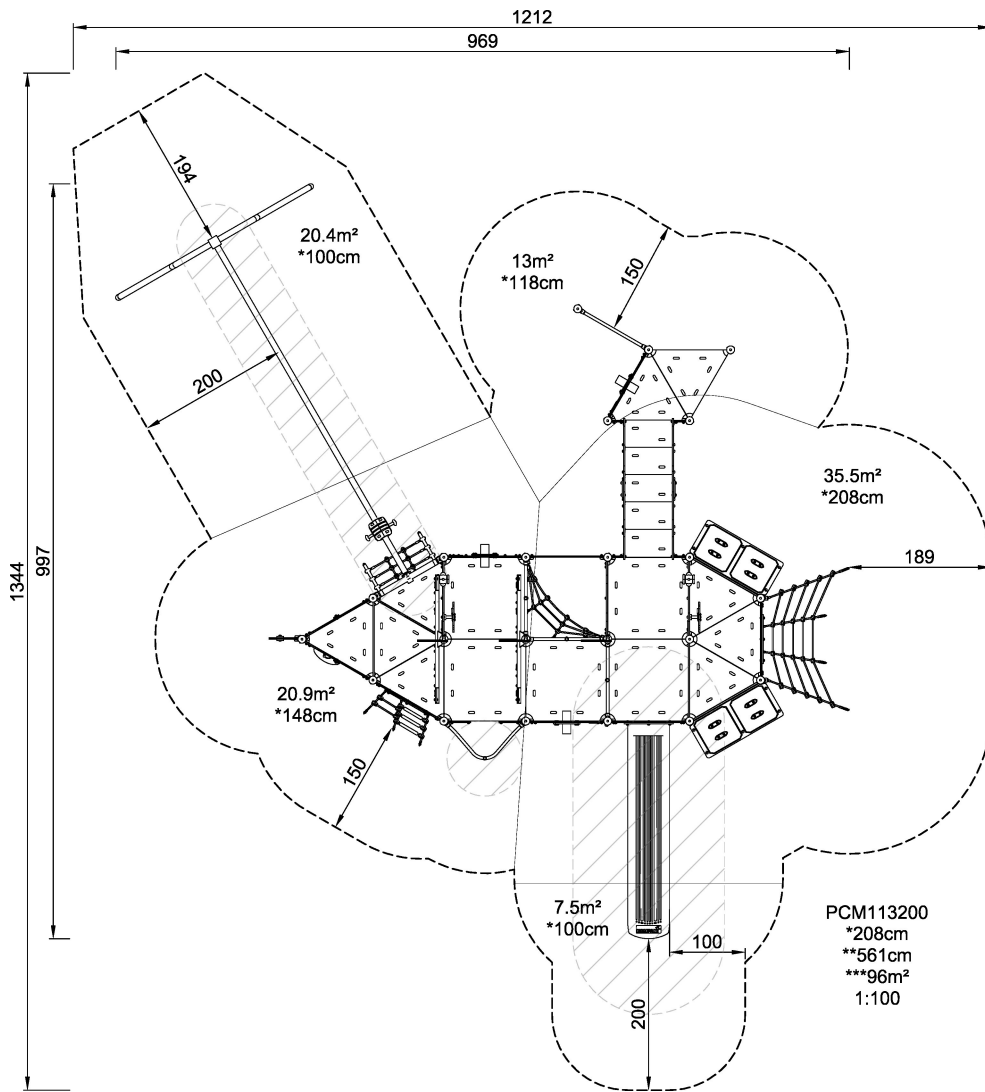

PCM113200 Man-O-War

Themed play just got even better with this great ship. It's a stunning play equipment with outstanding play value on lower and upper deck. This allows everyone to play together. The manipulative and interactive components like e.g. the binocular, canons and chest ensure endless hours of role- and imaginative play, which support children's social/emotional and cognitive/creative development. In addition, these tactile activities support children's fine motor skills without knowing about it, as they are just having fun. Other activities make sure their physical development is supported too, when playing man aboard using the fireman's pole or walk the line with the Track ride.

Product Line	Themed Play
Category	Pirateships and Castles
Age group	4 - 12
Max. fall height (CM)	208
Total height (CM)	561
Safety Zone	96 m2

**IN-
GROU.**

* = Highest designated play surface.
** = Total height of product.

Weight/heaviest parts	kg.	Installation (Manpower)	Persons
Concrete required	NaN m3	Installation (Hours)	Hours
Foundation area/fraction	NaN	Execution	NaN m2