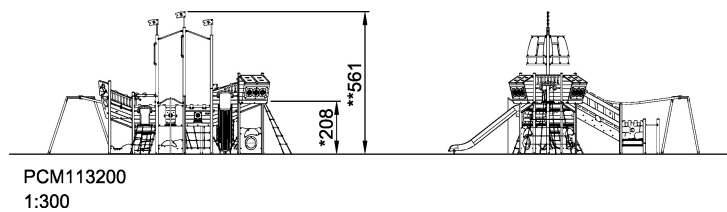

PCM113200 Man-O-War

Themed play just got even better with this great ship. It's a stunning play equipment with outstanding play value on lower and upper deck. This allows everyone to play together. The manipulative and interactive components like e.g. the binocular, canons and chest ensure endless hours of role- and imaginative play, which support children's social/emotional and cognitive/creative development. In addition, these tactile activities support children's fine motor skills without knowing about it, as they are just having fun. Other activities make sure their physical development is supported too, when playing man aboard using the fireman's pole or walk the line with the Track ride.

Product Line	Themed Play
Category	Pirateships and Castles
Age group	4 - 12
Max. fall height (CM)	208
Total height (CM)	561
Safety Zone	96 m2

**IN-
GROU.**

* = Highest designated play surface.
** = Total height of product.