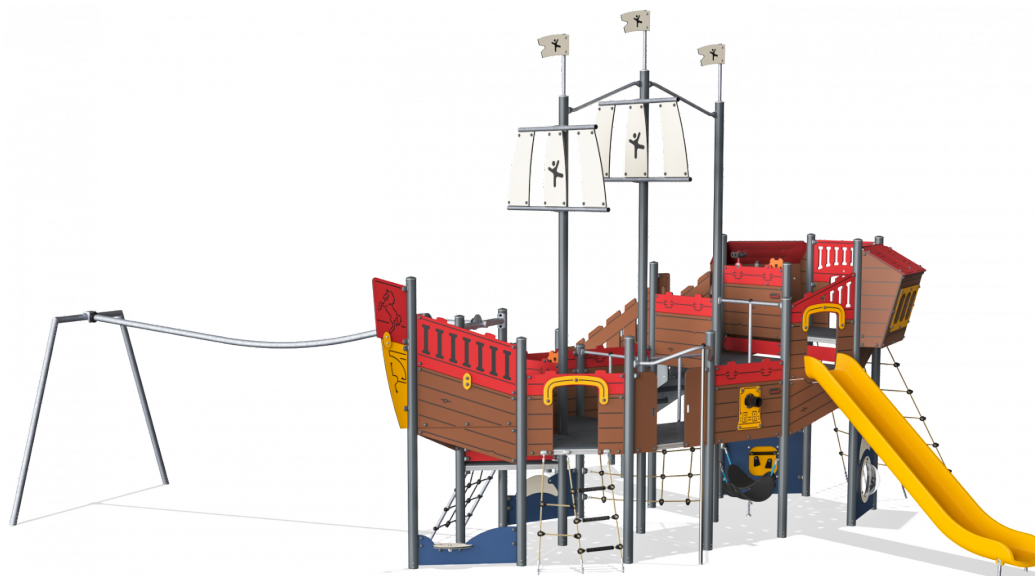

PCM113200 Man-O-War

Themed play just got even better with this great ship. It's a stunning play equipment with outstanding play value on lower and upper deck. This allows everyone to play together. The manipulative and interactive components like e.g. the binocular, canons and chest ensure endless hours of role- and imaginative play, which support children's social/emotional and cognitive/creative development. In addition, these tactile activities support children's fine motor skills without knowing about it, as they are just having fun. Other activities make sure their physical development is supported too, when playing man aboard using the fireman's pole or walk the line with the Track ride.

Product Line	Themed Play
Category	Pirateships and Castles
Age group	4 - 12
Max. fall height (CM)	208
Total height (CM)	561
Safety Zone	96 m2

**IN-
GROU.**

* = Highest designated play surface.
** = Total height of product.