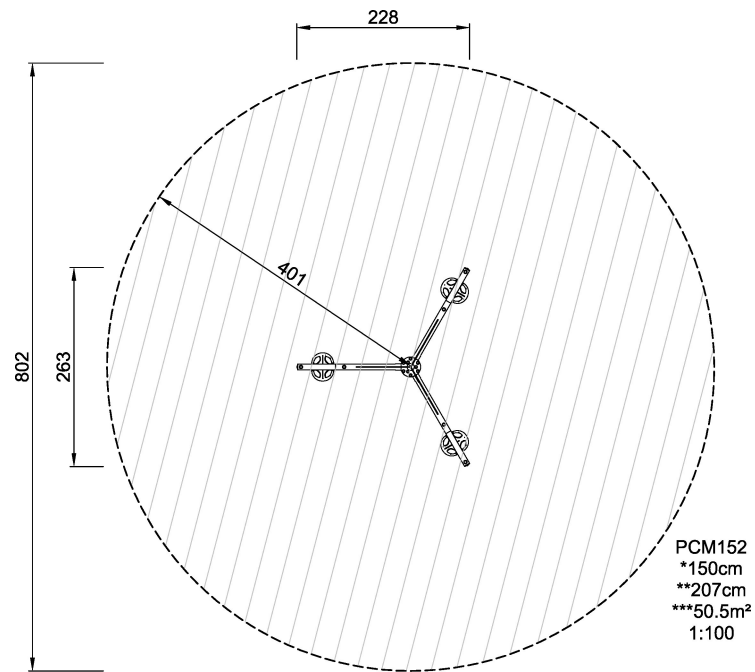

PCM152

Toddler Carousel

KOMPAN[®]
Let's play

The Toddler Carousel adds spinning to swinging, making for a wild experience for the toddlers. The shared experience made possible in the three seats make the children want to try the Toddler Carousel again and again. Apart from being pleasurable, the spinning and swinging movements train the sense of balance and space. These are crucial motor skills, important for all other physical skills, and eventually concentration skills for learning. To babies, swinging trains their sense of space as well as their focal tracking. The seated position trains the core muscles. Socially, the three similar seats in parallel play trains thinking skills and the awareness of others from parallel play. The baby swing seat has big holes to support access and egress for the child and the adult alike. The front grips are designed to prevent the seat from tilting. This adds to the feeling of security, providing even more joy in play.

Product Line	Traditional Play
Category	Supernova, carousels & spinners
Age group	1 - 4
Max. fall height (CM)	150
Total height (CM)	207
Safety Zone	50.5 m2

SPIN

SOCIALIZE

SWING

SENSORY

INCLUSIVE

ADA / INCLUSIVE

ASTM

* = Highest designated play surface.
** = Total height of product.

Weight/heaviest parts	kg.	Installation (Manpower)	Persons
Concrete required	NaN m ³	Installation (Hours)	Hours
Foundation amount/footing	NaN	Excavation	NaN m ³