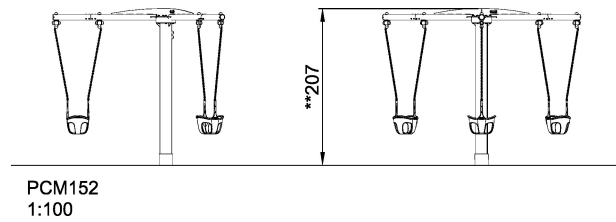

PCM152

Toddler Carousel

KOMPAN[®]
Let's play

The Toddler Carousel adds spinning to swinging, making for a wild experience for the toddlers. The shared experience made possible in the three seats make the children want to try the Toddler Carousel again and again. Apart from being pleasurable, the spinning and swinging movements train the sense of balance and space. These are crucial motor skills, important for all other physical skills, and eventually concentration skills for learning. To babies, swinging trains their sense of space as well as their focal tracking. The seated position trains the core muscles. Socially, the three similar seats in parallel play trains thinking skills and the awareness of others from parallel play. The baby swing seat has big holes to support access and egress for the child and the adult alike. The front grips are designed to prevent the seat from tilting. This adds to the feeling of security, providing even more joy in play.

Product Line	Traditional Play
Category	Supernova, carousels & spinners
Age group	1 - 4
Max. fall height (CM)	150
Total height (CM)	207
Safety Zone	50.5 m2

SPIN

SOCIALIZE

SWING

SENSORY

INCLUSIVE

ADA / INCLUSIVE

ASTM

* = Highest designated play surface.
** = Total height of product.

Weight/heaviest parts	kg.	Installation (Manpower)	Persons
Concrete required	NaN m ³	Installation (Hours)	Hours
Foundation amount/footing	NaN	Excavation	NaN m ³