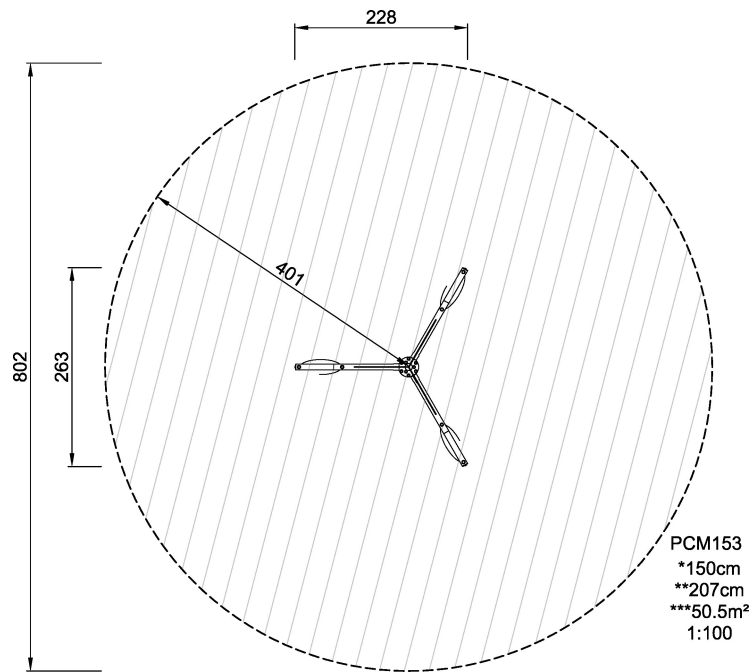

PCM153

3-Seater Carousel

The 3-seater Carousel adds spinning to swinging, making for a thrilling swing experience that attract children repeatedly. The soft rubber seats invite both lying, seated and standing positions. This allows for beginners as well as elevated level players. Apart from being irresistibly funny, the spinning and swinging movements train the sense of balance and space. These are crucial motor skills, important for all other physical skills, and eventually concentration skills for learning. To toddlers, swinging trains their sense of space as well as their focal tracking. The seated position in swinging trains the core muscles. When children jump off it builds their bone density. Socially, the three similar seats encourage parallel play for toddlers, and cooperation for preschoolers, both important social skills.

Product Line	Traditional Play
Category	Supernova, carousels & spinners
Age group	1 - 6
Max. fall height (CM)	150
Total height (CM)	207
Safety Zone	50.5 m2

SPIN

SOCIALIZE

SWING

SENSORY

JUMP

INCLUSIVE

ADA / INCLUSIVE

ASTM

* = Highest designated play surface.
** = Total height of product.

Weight/heaviest parts	kg.	Installation (Manpower)	Persons
Concrete required	NaN m ³	Installation (Hours)	Hours
Foundation amount/footing	NaN	Excavation	NaN m ³