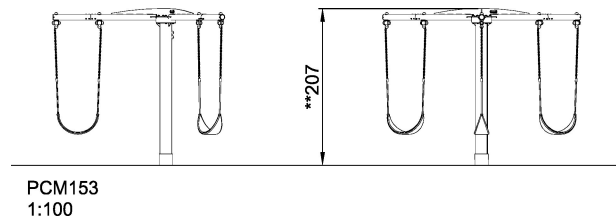

Product Line	Traditional Play
Category	Supernova, carousels & spinners
Age group	1 - 6
Max. fall height (CM)	150
Total height (CM)	207
Safety Zone	50.5 m2

SPIN

SOCIALIZE

SWING

SENSORY

JUMP

INCLUSIVE

ADA / INCLUSIVE

ASTM

* = Highest designated play surface.
** = Total height of product.

Weight/heaviest parts	kg.	Installation (Manpower)	Persons
Concrete required	NaN m ³	Installation (Hours)	Hours
Foundation amount/footing	NaN	Excavation	NaN m ³