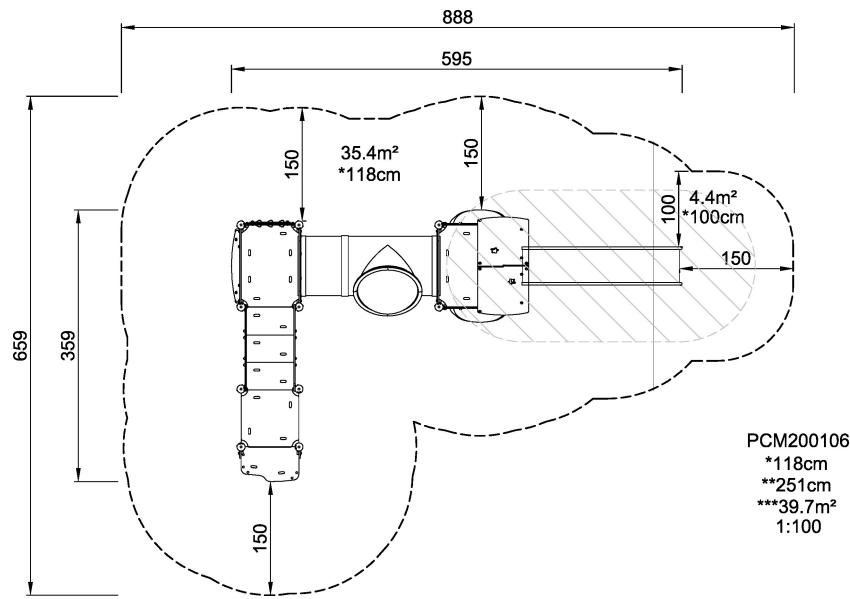

<b>Product Line</b>	MOMENTS™ Play Systems
<b>Category</b>	MOMENTS™ Preschool
<b>Age group</b>	2 - 8
<b>Max. fall height (CM)</b>	118
<b>Total height (CM)</b>	251
<b>Safety Zone</b>	39.7 m2

SOCIALIZE

CLIMB

SLIDE

CONSTRUCT

DRAMATIC PLAY

INCLUSIVE

**SURFACE**

ADA / INCLUSIVE

**ASTM**

\* = Highest designated play surface.  
\*\* = Total height of product.