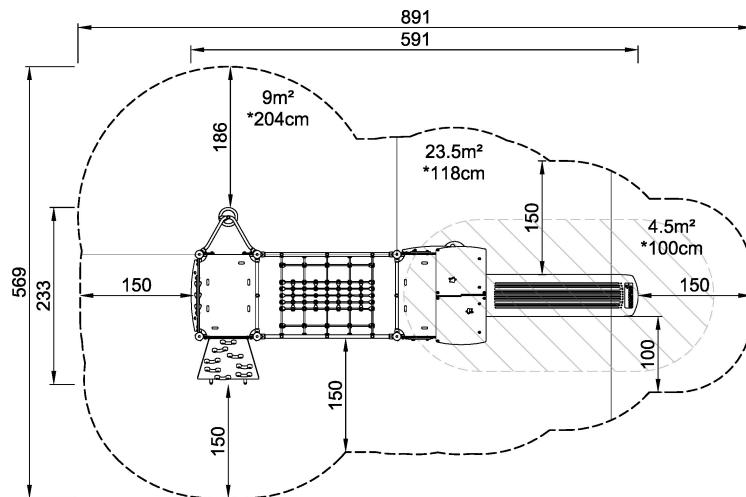

PCM200109

Double Tower, Ultimate

KOMPAN
Let's play

This varied play structure offers the ultimate climbing experience with the U-net: a swaying, big meshed hammock climber, which supports the child in climbing 3dimensionally, thanks to the two sides. A gentle, swaying movement is found when resting in the net hammock. The tower side of the structure is entered by the inclined climbing wall with supportive smiley steps. A nice way down again is by the lovely, rotating slide movement offered by the Curly Climber.

Product Line	MOMENTS™ Play Systems
Category	MOMENTS™ Preschool
Age group	2 - 8
Max. fall height (CM)	204
Total height (CM)	279
Safety Zone	36.4 m2

IN-
GROU.

PCM200109
*204cm
**279cm
***36.4m²
1:100

PCM200109-xx10
1:100

* = Highest designated play surface.
** = Total height of product.

Weight/heaviest parts	kg.	Installation (Manpower)	Persons
Concrete required	NaN m ³	Installation (Hours)	Hours
Foundation amount/footing	NaN	Excavation	NaN m ³