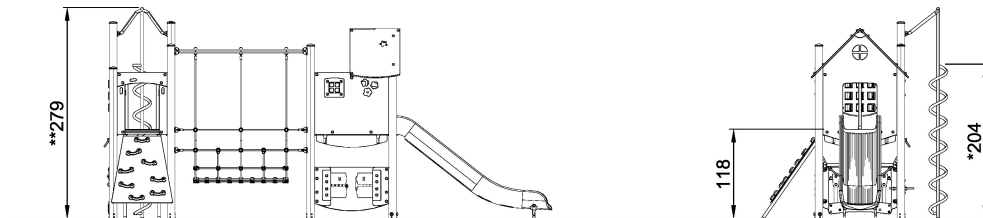

PCM200109

Double Tower, Ultimate

KOMPAN
Let's play

This varied play structure offers the ultimate climbing experience with the U-net: a swaying, big meshed hammock climber, which supports the child in climbing 3dimensionally, thanks to the two sides. A gentle, swaying movement is found when resting in the net hammock. The tower side of the structure is entered by the inclined climbing wall with supportive smiley steps. A nice way down again is by the lovely, rotating slide movement offered by the Curly Climber.

Product Line	MOMENTS™ Play Systems
Category	MOMENTS™ Preschool
Age group	2 - 8
Max. fall height (CM)	204
Total height (CM)	279
Safety Zone	36.4 m2

IN-
GROU.

PCM200109
*204cm
**279cm
***36.4m²
1:100

PCM200109-xx10
1:100

* = Highest designated play surface.
** = Total height of product.

Weight/heaviest parts	kg.	Installation (Manpower)	Persons
Concrete required	NaN m ³	Installation (Hours)	Hours
Foundation amount/footing	NaN	Excavation	NaN m ³