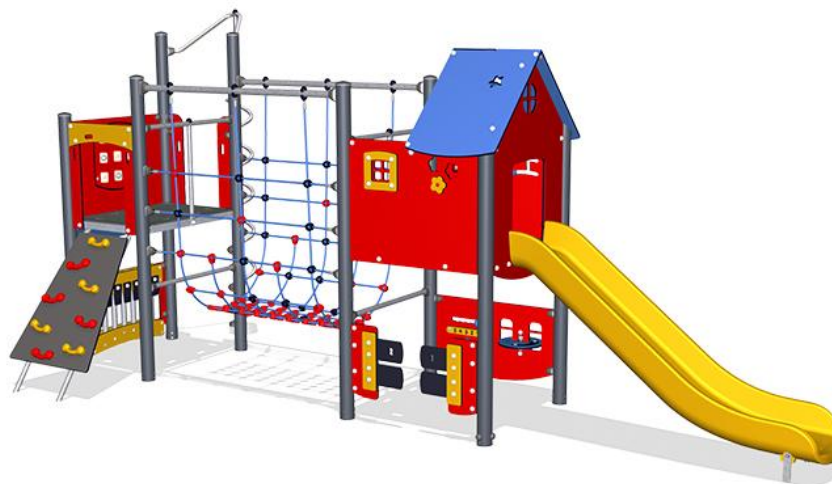

PCM200109

Double Tower, Ultimate

KOMPAN
Let's play

This varied play structure offers the ultimate climbing experience with the U-net: a swaying, big meshed hammock climber, which supports the child in climbing 3dimensionally, thanks to the two sides. A gentle, swaying movement is found when resting in the net hammock. The tower side of the structure is entered by the inclined climbing wall with supportive smiley steps. A nice way down again is by the lovely, rotating slide movement offered by the Curly Climber.

Product Line	MOMENTS™ Play Systems
Category	MOMENTS™ Preschool
Age group	2 - 8
Max. fall height (CM)	204
Total height (CM)	279
Safety Zone	36.4 m2

IN-
GROU.

PCM200109
*204cm
**279cm
***36.4m²
1:100

PCM200109-xx10
1:100