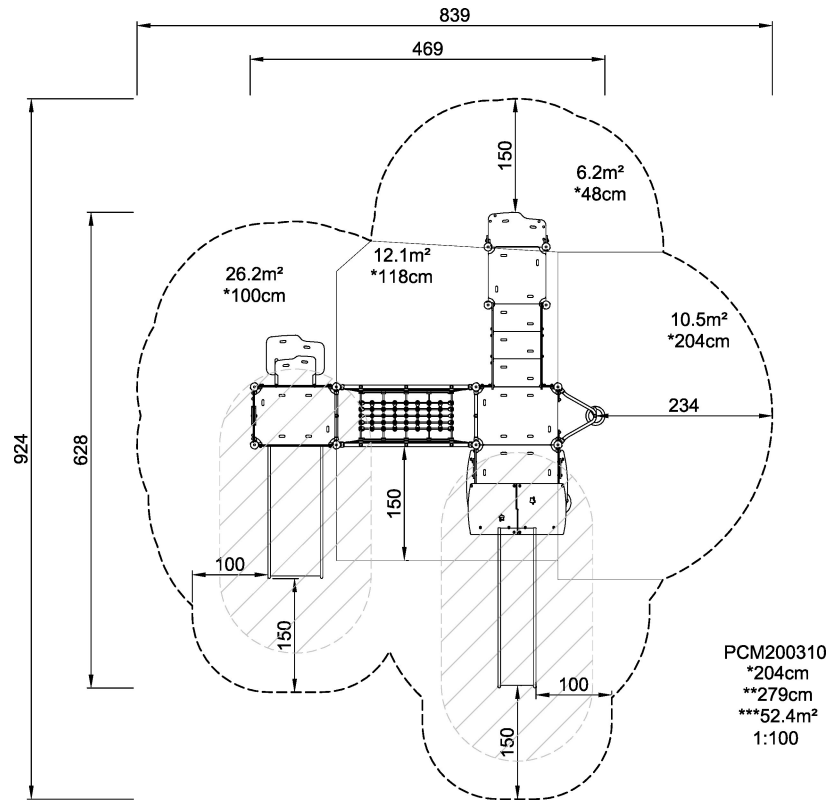

PCM200310

Double Tower, Ultimate, ADA Stairs

KOMPAN[®]
Let's play

This great play combination offers worlds of versatile play for all on elevated and ground level. A nice inclined platform stair takes the child securely onto the tower platform from which the child can play with the Count&Calculate panel while waiting for a friend to go down the double slide with. Alternatively, the child can go on a climb into the great U-net, a huge net hammock supporting climbing and swaying, or being swayed, in numerous ways. From there, a level up, is the house platform.

Product Line	MOMENTS™ Play Systems
Category	MOMENTS™ Preschool
Age group	2 - 8
Max. fall height (CM)	204
Total height (CM)	279
Safety Zone	52.4 m2

SOCIALIZE

SLIDE

CONSTRUCT

DRAMATIC PLAY

INCLUSIVE

SUR-FACE

ADA / INCLUSIVE

ASTM

* = Highest designated play surface.
** = Total height of product.

Weight/heaviest parts	kg.	Installation (Manpower)	Persons
Concrete required	NaN m3	Installation (Hours)	Hours
Foundation amount/footing	NaN	Excavation	NaN m3