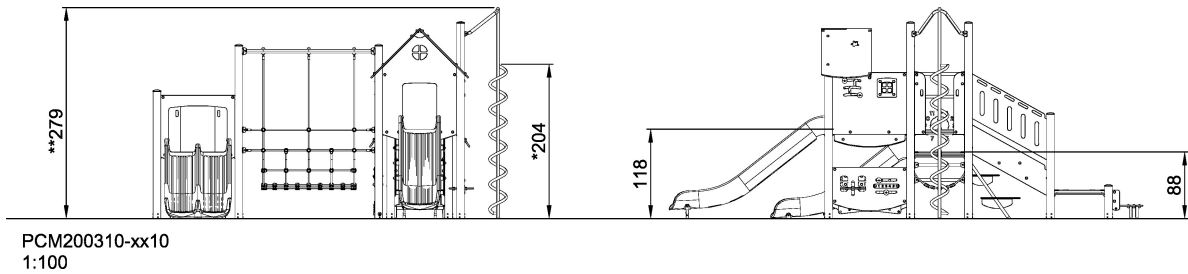

PCM200310

Double Tower, Ultimate, ADA Stairs

KOMPAN[®]
Let's play

This great play combination offers worlds of versatile play for all on elevated and ground level. A nice inclined platform stair takes the child securely onto the tower platform from which the child can play with the Count&Calculate panel while waiting for a friend to go down the double slide with. Alternatively, the child can go on a climb into the great U-net, a huge net hammock supporting climbing and swaying, or being swayed, in numerous ways. From there, a level up, is the house platform.

Product Line	MOMENTS™ Play Systems
Category	MOMENTS™ Preschool
Age group	2 - 8
Max. fall height (CM)	204
Total height (CM)	279
Safety Zone	52.4 m2

SOCIALIZE

SLIDE

CONSTRUCT

DRAMATIC PLAY

INCLUSIVE

SUR-FACE

ADA / INCLUSIVE

ASTM

* = Highest designated play surface.
** = Total height of product.

Weight/heaviest parts	kg.	Installation (Manpower)	Persons
Concrete required	NaN m3	Installation (Hours)	Hours
Foundation amount/footing	NaN	Excavation	NaN m3