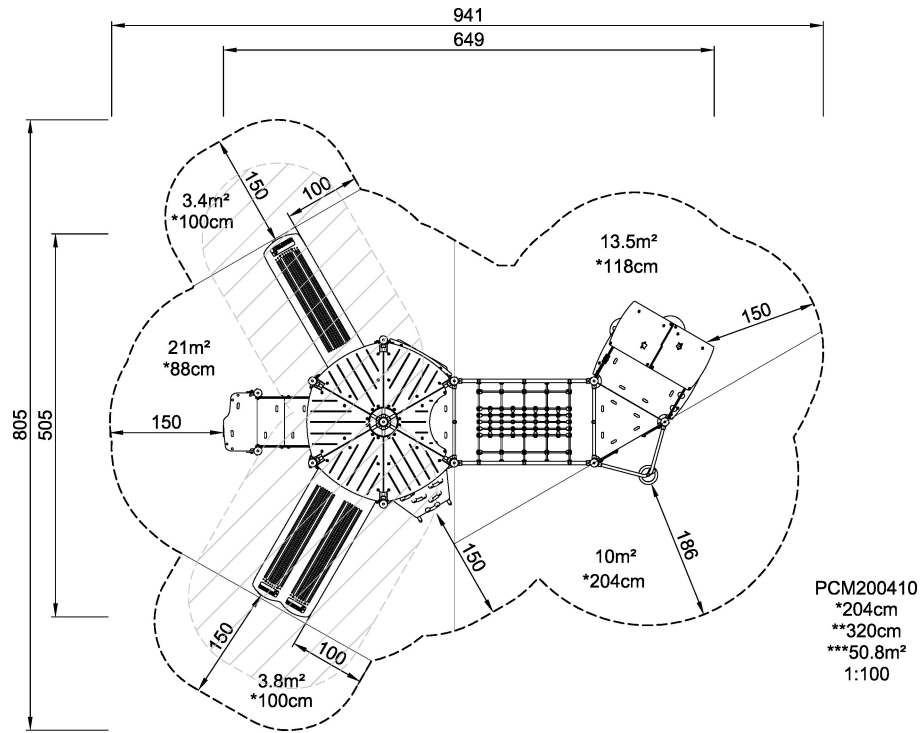

# MEGA Double Tower, Ultimate, ADA Stairs

This huge PCM Mega Deck structure with house worlds of versatile play on elevated and ground levels, for all children and for numerous children. It offers worlds of versatile play on elevated and ground level. For the Mega Deck platform with roof, varied accesses are provided: an accessible stairway with space for an assistant and for a break if needed, an inclined climbing wall with supportive smiley steps, adding another variant of entering the platform. Once on the platform, there is room for many and a good view of the surrounding. The Tic-Tac-Toe game is a nice pastime. The platform can be left via the double slide which allows for two users. Under the platform a nice bench and counter invites a break ? or a table surface. An alternative way out the Mega Deck platform is a climb into the great U-net, a huge net hammock supporting climbing and swaying in numerous ways, allowing for lying and being swayed as well.

<b>Product Line</b>	MOMENTS™ Play Systems
<b>Category</b>	MOMENTS™ Preschool
<b>Age group</b>	2 - 8
<b>Max. fall height (CM)</b>	204
<b>Total height (CM)</b>	320
<b>Safety Zone</b>	50.8 m2

**SUR-  
FACE**

**ASTM**

\* = Highest designated play surface.  
\*\* = Total height of product.

<b>Weight/heaviest parts</b>	kg.	<b>Installation (Manpower)</b>	Persons
<b>Concrete required</b>	NaN m3	<b>Installation (Hours)</b>	Hours
<b>Foundation amount/footing</b>	NaN	<b>Excavation</b>	NaN m3