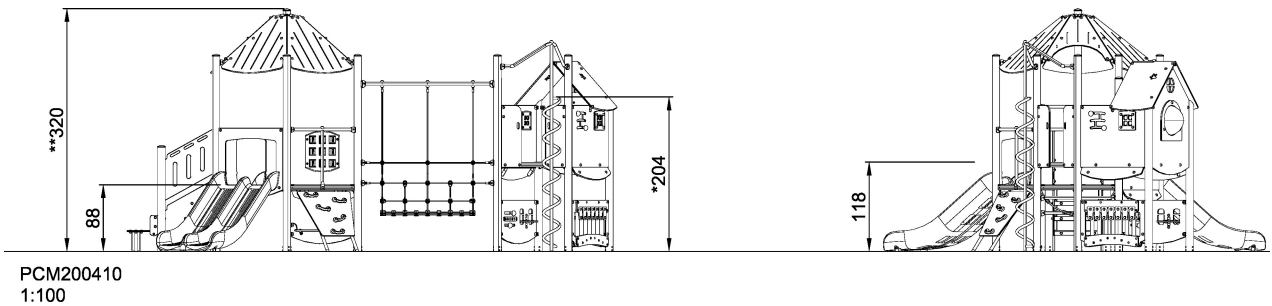

# MEGA Double Tower, Ultimate, ADA Stairs

This huge PCM Mega Deck structure with house worlds of versatile play on elevated and ground levels, for all children and for numerous children. It offers worlds of versatile play on elevated and ground level. For the Mega Deck platform with roof, varied accesses are provided: an accessible stairway with space for an assistant and for a break if needed, an inclined climbing wall with supportive smiley steps, adding another variant of entering the platform. Once on the platform, there is room for many and a good view of the surrounding. The Tic-Tac-Toe game is a nice pastime. The platform can be left via the double slide which allows for two users. Under the platform a nice bench and counter invites a break ? or a table surface. An alternative way out the Mega Deck platform is a climb into the great U-net, a huge net hammock supporting climbing and swaying in numerous ways, allowing for lying and being swayed as well.

<b>Product Line</b>	MOMENTS™ Play Systems
<b>Category</b>	MOMENTS™ Preschool
<b>Age group</b>	2 - 8
<b>Max. fall height (CM)</b>	204
<b>Total height (CM)</b>	320
<b>Safety Zone</b>	50.8 m2

**SUR-  
FACE**

**ASTM**

\* = Highest designated play surface.  
\*\* = Total height of product.

<b>Weight/heaviest parts</b>	kg.	<b>Installation (Manpower)</b>	Persons
<b>Concrete required</b>	NaN m3	<b>Installation (Hours)</b>	Hours
<b>Foundation amount/footing</b>	NaN	<b>Excavation</b>	NaN m3