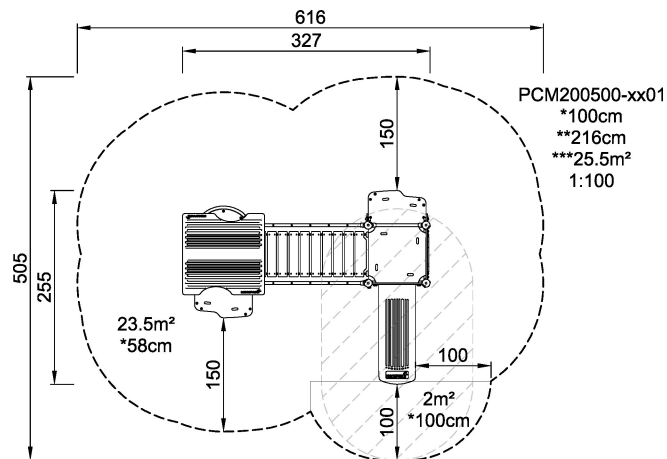

# Two towers with bridge, wood posts, plastic slide

Toddlers will love that this play structure resembles play structures for older children, but is in their size! The first tower is accessed via a step that will provide adequate physical challenge for the youngest toddlers. On the platform, children can play with the flowers panel, which features flowers that turn. From the hanging bridge the second platform can be reached from where the slide provides a fast exit.

<b>Product Line</b>	Multi play structures
<b>Category</b>	MOMENTS™ MINI Toddler & Preschool
<b>Age group</b>	1 - 4
<b>Max. fall height (CM)</b>	100
<b>Total height (CM)</b>	216
<b>Safety Zone</b>	25.5 m <sup>2</sup>

IN-  
GROU.

\* = Highest designated play surface.  
\*\* = Total height of product.

<b>Weight/heaviest parts</b>	kg.	<b>Installation (Manpower)</b>	Persons
<b>Concrete required</b>	NaN m3	<b>Installation (Hours)</b>	Hours
<b>Foundation amount/footing</b>	NaN	<b>Excavation</b>	NaN m3