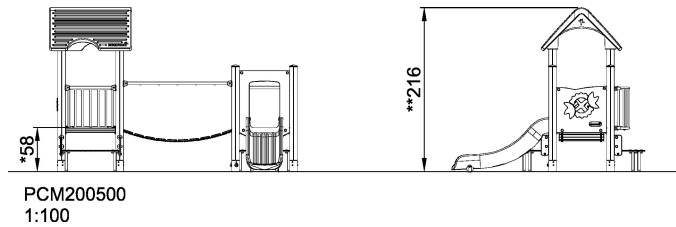

# Two towers with bridge, wood posts, plastic slide

Toddlers will love that this play structure resembles play structures for older children, but is in their size! The first tower is accessed via a step that will provide adequate physical challenge for the youngest toddlers. On the platform, children can play with the flowers panel, which features flowers that turn. From the hanging bridge the second platform can be reached from where the slide provides a fast exit.

<b>Product Line</b>	Multi play structures
<b>Category</b>	MOMENTS™ MINI Toddler & Preschool
<b>Age group</b>	1 - 4
<b>Max. fall height (CM)</b>	100
<b>Total height (CM)</b>	216
<b>Safety Zone</b>	25.5 m <sup>2</sup>

IN-  
GROU.

\* = Highest designated play surface.  
\*\* = Total height of product.

<b>Weight/heaviest parts</b>	kg.	<b>Installation (Manpower)</b>	Persons
<b>Concrete required</b>	NaN m3	<b>Installation (Hours)</b>	Hours
<b>Foundation amount/footing</b>	NaN	<b>Excavation</b>	NaN m3