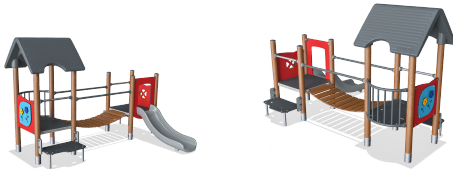

# Two towers with bridge, wood posts, plastic slide

Toddlers will love that this play structure resembles play structures for older children, but is in their size! The first tower is accessed via a step that will provide adequate physical challenge for the youngest toddlers. On the platform, children can play with the flowers panel, which features flowers that turn. From the hanging bridge the second platform can be reached from where the slide provides a fast exit.