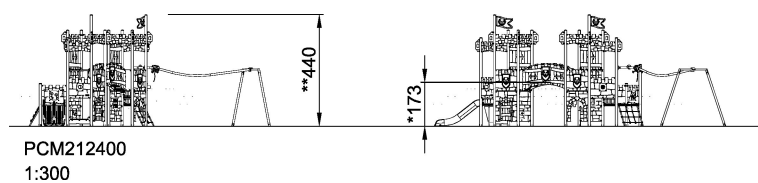

PCM212400

The Keep Outer Gate with Roof & Track Ride

Themed play just got even better with this great “Keep Outer Gate” Castle. Varied play activities on ground level and elevated level allows everyone to play together. The manipulative and interactive components like the cannons, treasure box, castle door, jail window and slime door ensure endless hours of creative and imaginative play, supporting children’s social/emotional and cognitive/creative development. In addition, these tactile activities support children’s fine motor skills without knowing about it, as they are just having fun. Other activities make sure children’s physical development is supported too, when climbing up the net climber, inclined climbing wall, sliding down or trying the Track Ride which allows for the weightless feeling of gliding at the speed, you can make, through the air.

Product Line	Themed Play
Category	Pirateships and Castles
Age group	4 - 12
Max. fall height (CM)	173
Total height (CM)	440
Safety Zone	68.9 m2

IN-
GROU.

* = Highest designated play surface.
** = Total height of product.