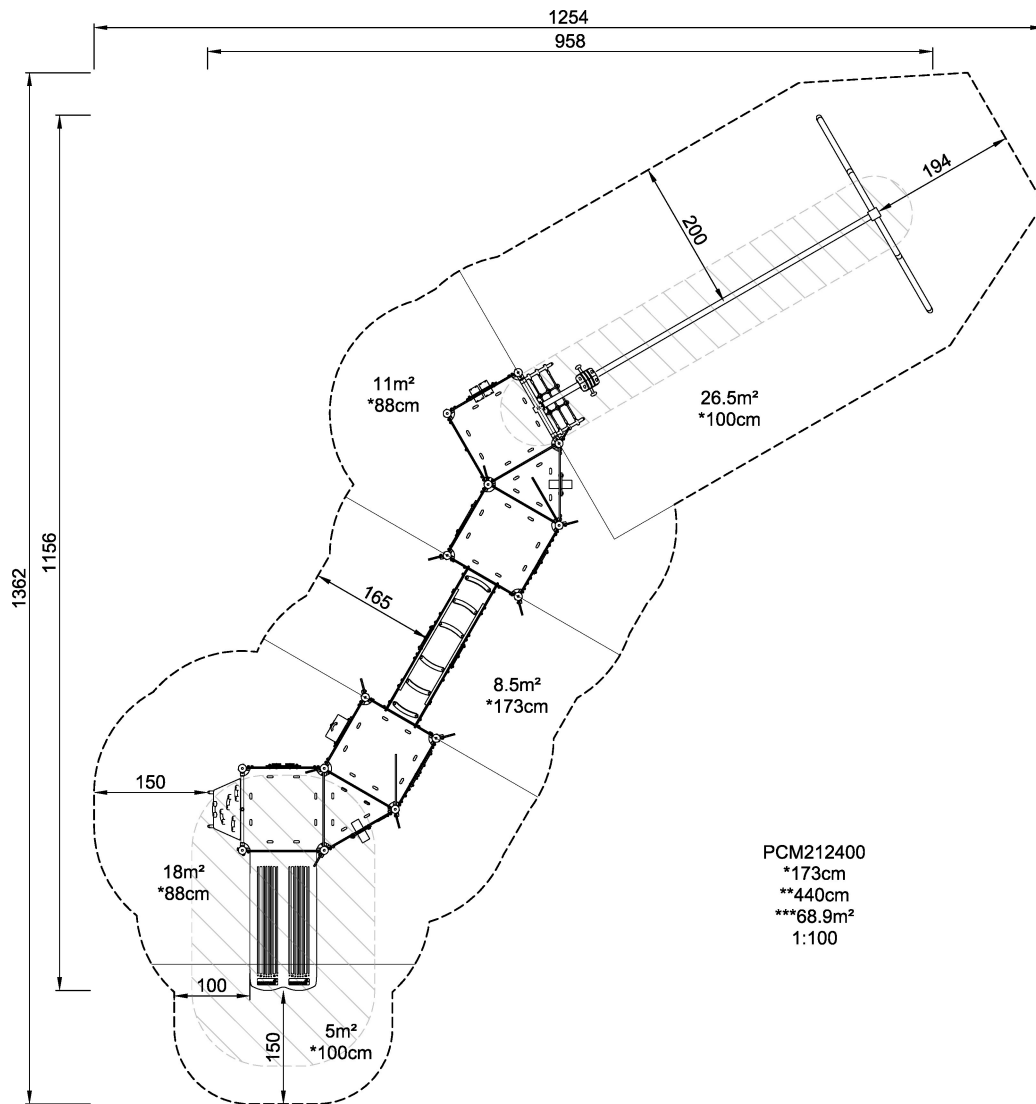

PCM212400

The Keep Outer Gate with Roof & Track Ride

Themed play just got even better with this great “Keep Outer Gate” Castle. Varied play activities on ground level and elevated level allows everyone to play together. The manipulative and interactive components like the cannons, treasure box, castle door, jail window and slime door ensure endless hours of creative and imaginative play, supporting children’s social/emotional and cognitive/creative development. In addition, these tactile activities support children’s fine motor skills without knowing about it, as they are just having fun. Other activities make sure children’s physical development is supported too, when climbing up the net climber, inclined climbing wall, sliding down or trying the Track Ride which allows for the weightless feeling of gliding at the speed, you can make, through the air.

Product Line	Themed Play
Category	Pirateships and Castles
Age group	4 - 12
Max. fall height (CM)	173
Total height (CM)	440
Safety Zone	68.9 m2

IN-
GROU.

* = Highest designated play surface.
** = Total height of product.