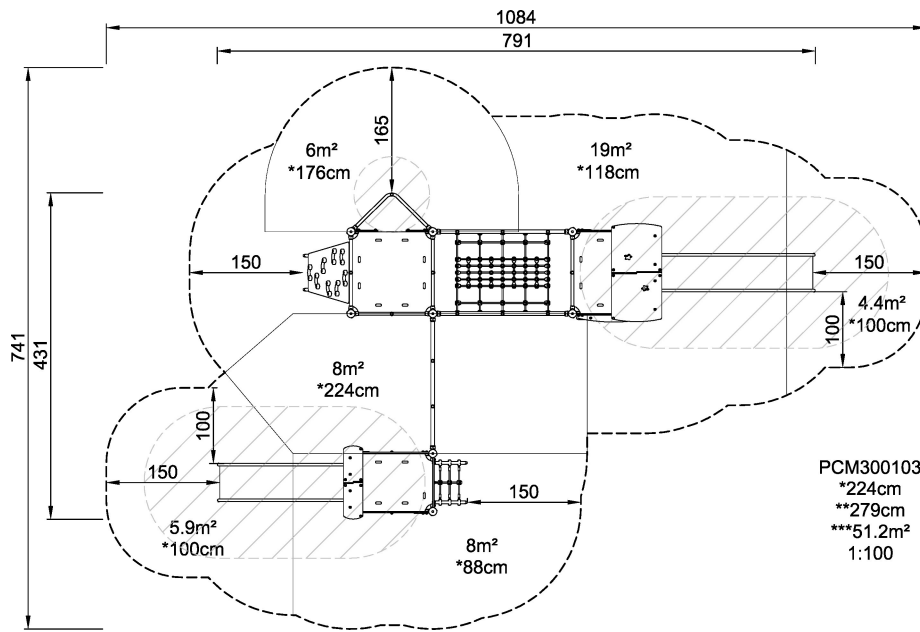

PCM300103

Triple Tower, Physical

KOMPAN[®]
Let's play

This nice three tower structure allows for versatile physical activities, all in a spacious framework allowing for a lot of children in play. A nice inclined net leads the child securely to the low house platform from which it can take a rewarding, stomach tickling slide ride to the ground level. Alternatively, the big meshed net will lead to the next platform.

Product Line	MOMENTS™ Play Systems
Category	MOMENTS™ Preschool
Age group	2 - 8
Max. fall height (CM)	224
Total height (CM)	279
Safety Zone	51.2 m ²

**SUR-
FACE**

* = Highest designated play surface.
** = Total height of product.