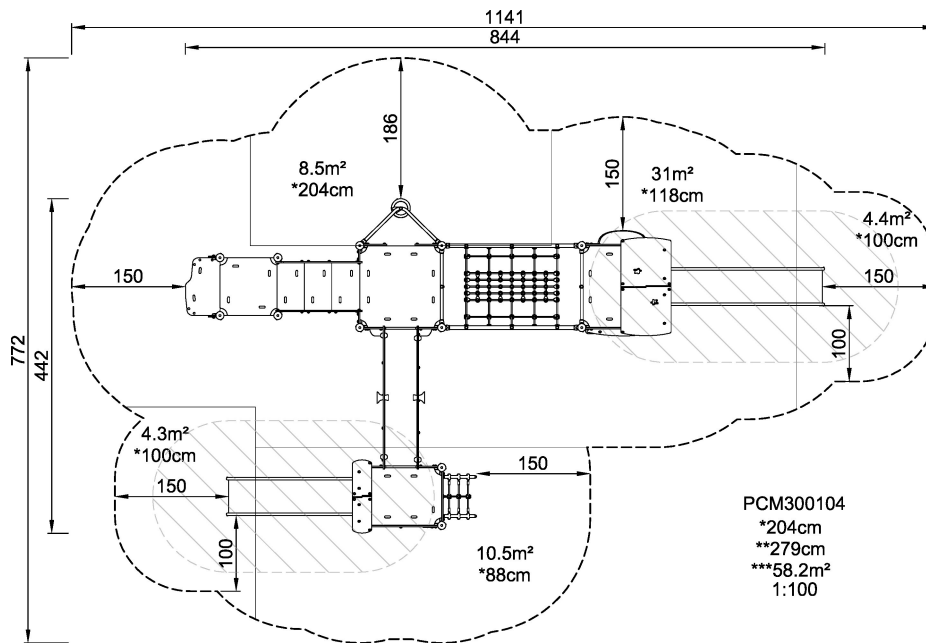

PCM300104

Triple Tower, Physical, ADA Stairs

KOMPAN[®]
Let's play

This play dense three tower structure allows for versatile physical activities, all in a spacious framework allowing for a lot of children in play. A nice inclined net leads the child securely to the low house platform from which it can take a rewarding, stomach tickling slide ride to the ground level. Alternatively, a bridge spanning two levels takes the child a level up to the middle tower. The middle platform can also be accessed by an ADA stairway, spacious enough for an assistant to go with the child.

Product Line MOMENTS™ Play Systems

Category MOMENTS™ Preschool

Age group -

* = Highest designated play surface.
** = Total height of product.

Weight/heaviest parts	kg.	Installation (Manpower)	Persons
Concrete required	NaN m3	Installation (Hours)	Hours
Foundation amount/footing	NaN	Excavation	NaN m3