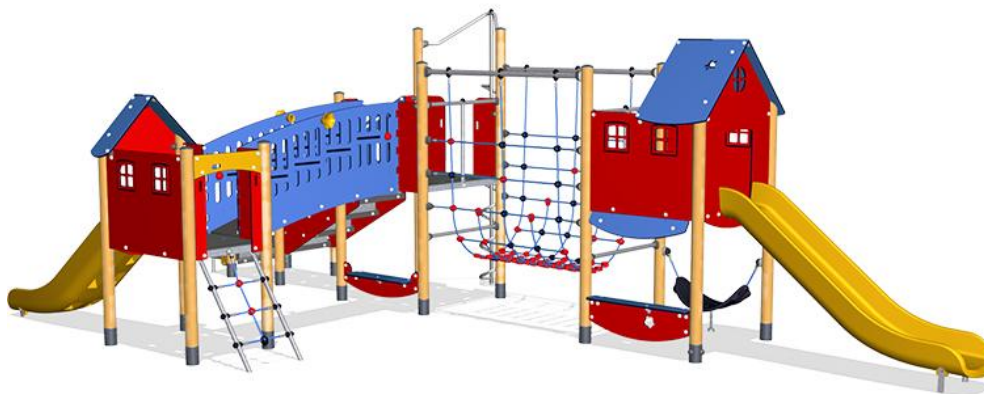

PCM300104

Triple Tower, Physical, ADA Stairs

KOMPAN[®]
Let's play

This play dense three tower structure allows for versatile physical activities, all in a spacious framework allowing for a lot of children in play. A nice inclined net leads the child securely to the low house platform from which it can take a rewarding, stomach tickling slide ride to the ground level. Alternatively, a bridge spanning two levels takes the child a level up to the middle tower. The middle platform can also be accessed by an ADA stairway, spacious enough for an assistant to go with the child.

Product Line MOMENTS™ Play Systems

Category MOMENTS™ Preschool

Age group -

* = Highest designated play surface.
** = Total height of product.

Weight/heaviest parts	kg.	Installation (Manpower)	Persons
Concrete required	NaN m3	Installation (Hours)	Hours
Foundation amount/footing	NaN	Excavation	NaN m3