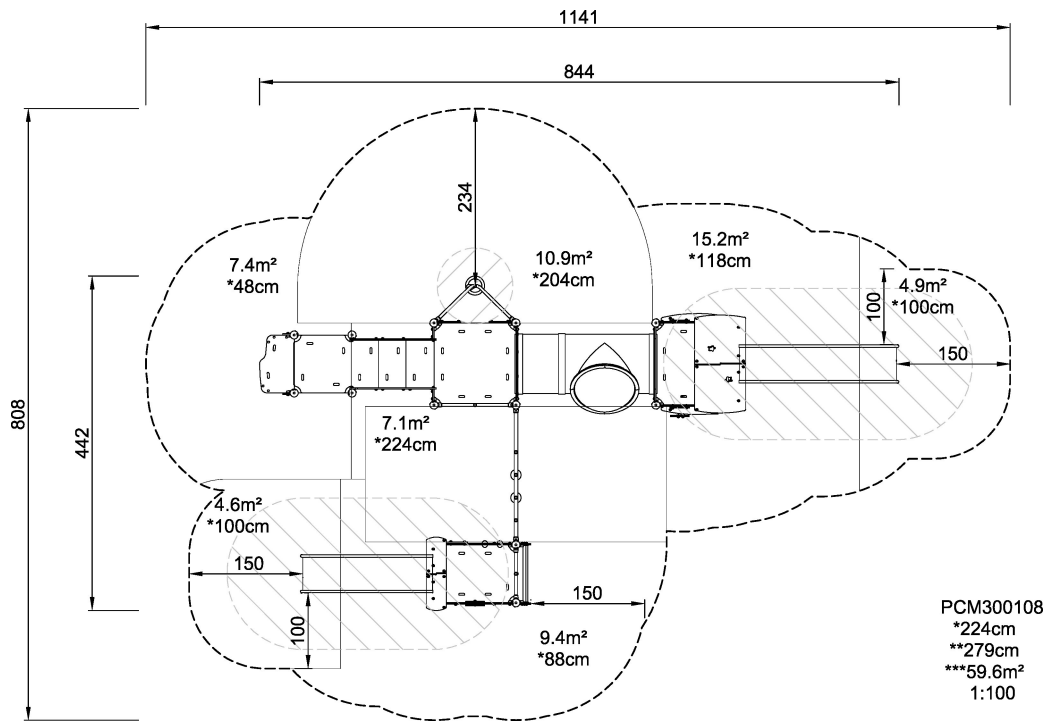

PCM300108

Triple Tower, Cognitive & Creative, ADA Stairs

KOMPAN[®]
Let's play

This three tower play structure offers creative and varied play for all. The lower house offers a nice rest and play with play spheres or a Count&Calculate panel in the sides, or, a stomach tickling slide ride back to the ground. Alternatively, the nice play net can be climbed to the next platform. The net allows for fast or slower climbs and big meshes on the one half allows for climbing through. The middle platform can also be reached via an ADA stairway, wide enough to allow for an assistant.

Product Line MOMENTS™ Play Systems

Category MOMENTS™ Preschool

Age group -

* = Highest designated play surface.
** = Total height of product.

Weight/heaviest parts	kg.	Installation (Manpower)	Persons
Concrete required	NaN m3	Installation (Hours)	Hours
Foundation amount/footing	NaN	Excavation	NaN m3