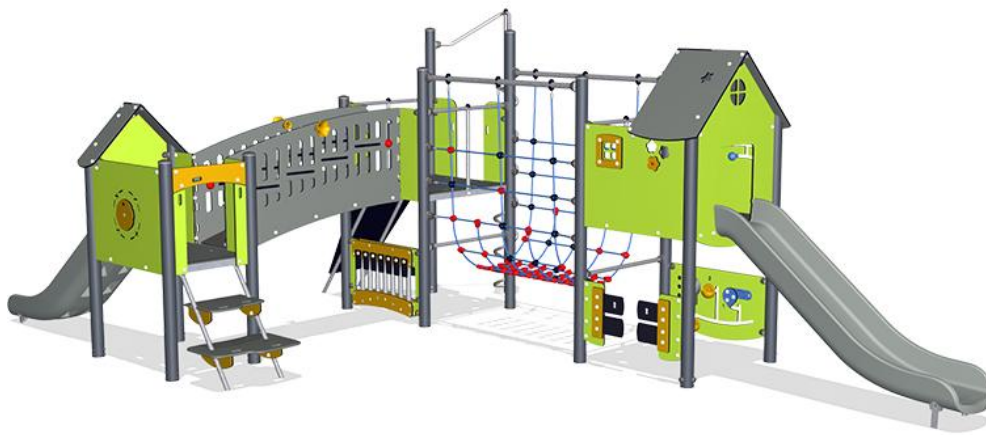

PCM300109

Triple Tower, Ultimate

KOMPAN[®]
Let's play

This great three tower play combination offers worlds of versatile play on elevated and ground level for a lot of children. A nice inclined platform stair takes the child securely onto the tower platform from which the child can play with the Count&Calculate panel or go down the slide. Another route out from the platform is up the bridge, spanning two levels and thus training the sense of balance and space. The middle platform offers a nice, rotating slide ride down the Curly Climber.

Product Line MOMENTS™ Play Systems

Category MOMENTS™ Preschool

Age group -

* = Highest designated play surface.
** = Total height of product.

Weight/heaviest parts	kg.	Installation (Manpower)	Persons
Concrete required	NaN m3	Installation (Hours)	Hours
Foundation amount/footing	NaN	Excavation	NaN m3