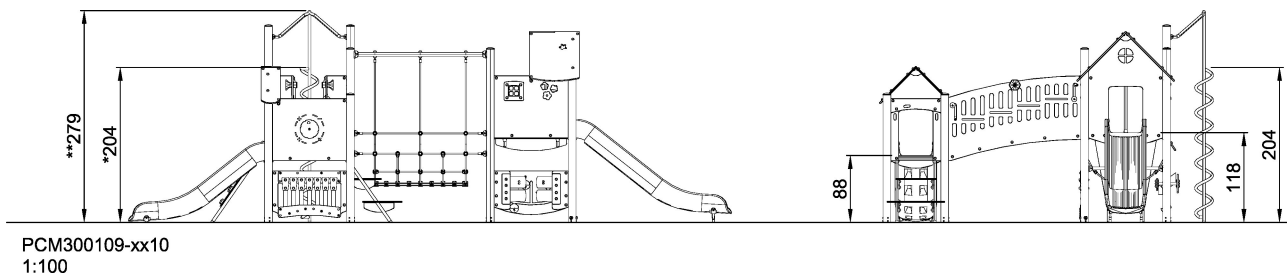

PCM300109

Triple Tower, Ultimate

KOMPAN[®]
Let's play

This great three tower play combination offers worlds of versatile play on elevated and ground level for a lot of children. A nice inclined platform stair takes the child securely onto the tower platform from which the child can play with the Count&Calculate panel or go down the slide. Another route out from the platform is up the bridge, spanning two levels and thus training the sense of balance and space. The middle platform offers a nice, rotating slide ride down the Curly Climber.

Product Line MOMENTS™ Play Systems

Category MOMENTS™ Preschool

Age group -

* = Highest designated play surface.
** = Total height of product.

Weight/heaviest parts	kg.	Installation (Manpower)	Persons
Concrete required	NaN m3	Installation (Hours)	Hours
Foundation amount/footing	NaN	Excavation	NaN m3