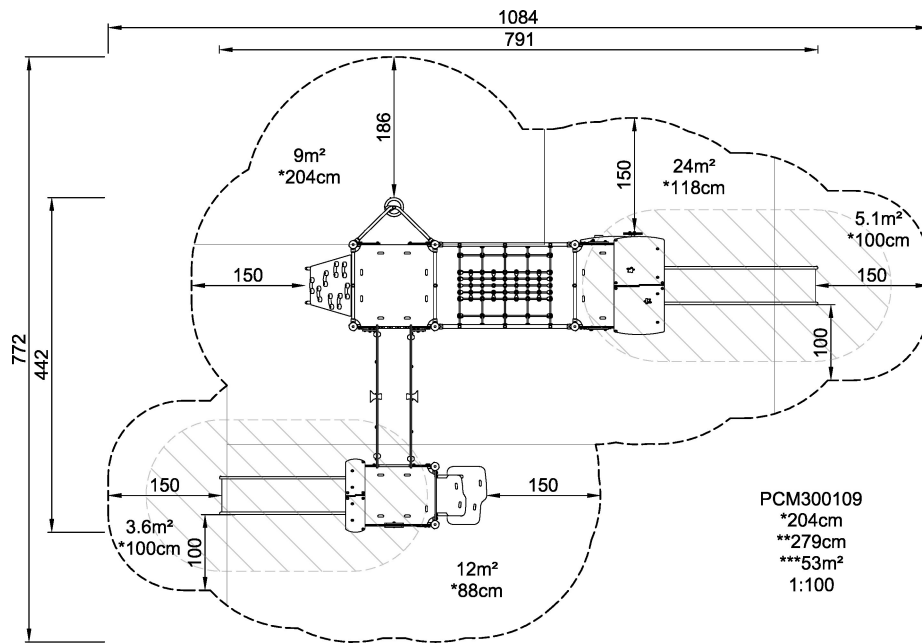

PCM300109

Triple Tower, Ultimate

KOMPAN[®]
Let's play

This great three tower play combination offers worlds of versatile play on elevated and ground level for a lot of children. A nice inclined platform stair takes the child securely onto the tower platform from which the child can play with the Count&Calculate panel or go down the slide. Another route out from the platform is up the bridge, spanning two levels and thus training the sense of balance and space. The middle platform offers a nice, rotating slide ride down the Curly Climber.

Product Line MOMENTS™ Play Systems

Category MOMENTS™ Preschool

Age group -

* = Highest designated play surface.
** = Total height of product.

Weight/heaviest parts	kg.	Installation (Manpower)	Persons
Concrete required	NaN m3	Installation (Hours)	Hours
Foundation amount/footing	NaN	Excavation	NaN m3