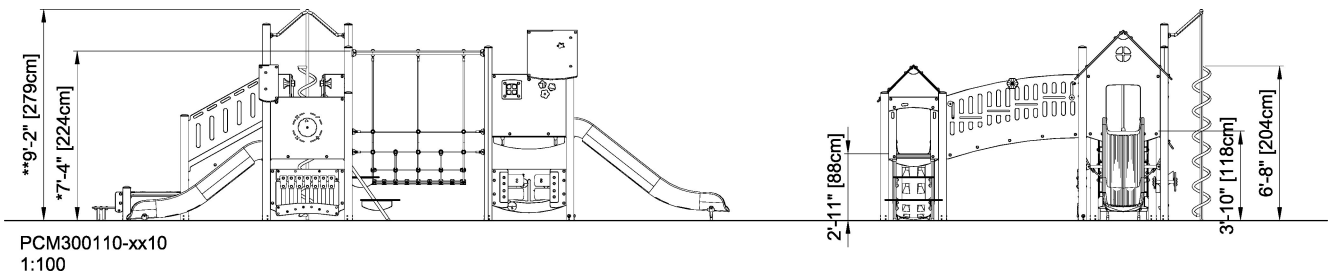

<b>Product Line</b>	MOMENTS™ Play Systems
<b>Category</b>	MOMENTS™ Preschool
<b>Age group</b>	2 - 8
<b>Max. fall height (CM)</b>	204
<b>Total height (CM)</b>	279
<b>Safety Zone</b>	60.3 m <sup>2</sup>

ASTM

\* = Highest designated play surface.  
\*\* = Total height of product.

<b>Weight/heaviest parts</b>	kg.	<b>Installation (Manpower)</b>	Persons
<b>Concrete required</b>	NaN m <sup>3</sup>	<b>Installation (Hours)</b>	Hours
<b>Foundation amount/footing</b>	NaN	<b>Excavation</b>	NaN m <sup>3</sup>