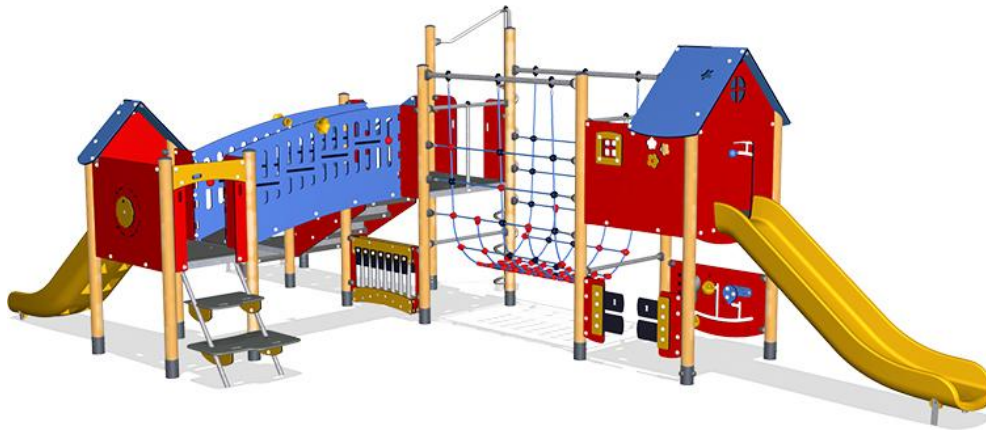

PCM300110

# Triple Tower, Ultimate, ADA Stairs

**KOMPAN**<sup>®</sup>  
Let's play

This great three tower play combination offers worlds of versatile play for all on elevated and ground level. A nice inclined platform stair takes the child securely onto the tower platform from which the child can play with the Count&Calculate panel or go down the slide. Another route out from the platform is up the bridge, spanning two levels and thus training the sense of balance and space. The middle platform can also be accessed by an ADA stairway, wide enough to allow for an assist.

<b>Product Line</b>	MOMENTS™ Play Systems
<b>Category</b>	MOMENTS™ Preschool
<b>Age group</b>	2 - 8
<b>Max. fall height (CM)</b>	204
<b>Total height (CM)</b>	279
<b>Safety Zone</b>	60.3 m <sup>2</sup>

SOCIALIZE

CLIMB

SLIDE

CONSTRUCT

DRAMATIC PLAY

INCLUSIVE

SUR-  
FACE

ADA / INCLUSIVE