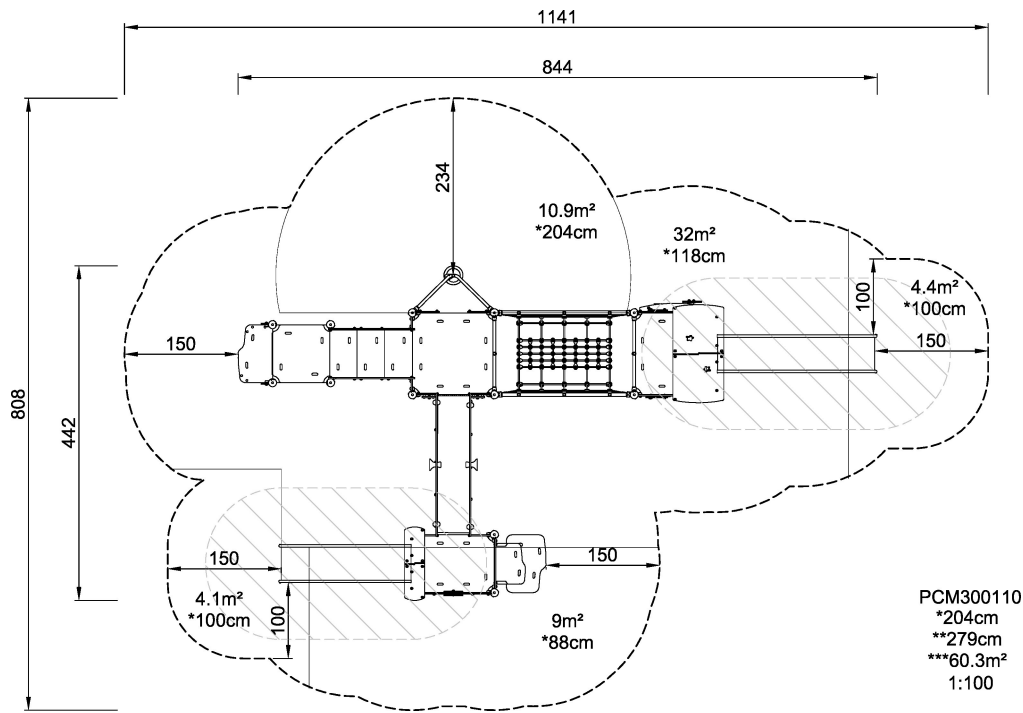

<b>Product Line</b>	MOMENTS™ Play Systems
<b>Category</b>	MOMENTS™ Preschool
<b>Age group</b>	2 - 8
<b>Max. fall height (CM)</b>	204
<b>Total height (CM)</b>	279
<b>Safety Zone</b>	60.3 m <sup>2</sup>

ASTM

\* = Highest designated play surface.  
\*\* = Total height of product.

<b>Weight/heaviest parts</b>	kg.	<b>Installation (Manpower)</b>	Persons
<b>Concrete required</b>	NaN m <sup>3</sup>	<b>Installation (Hours)</b>	Hours
<b>Foundation amount/footing</b>	NaN	<b>Excavation</b>	NaN m <sup>3</sup>