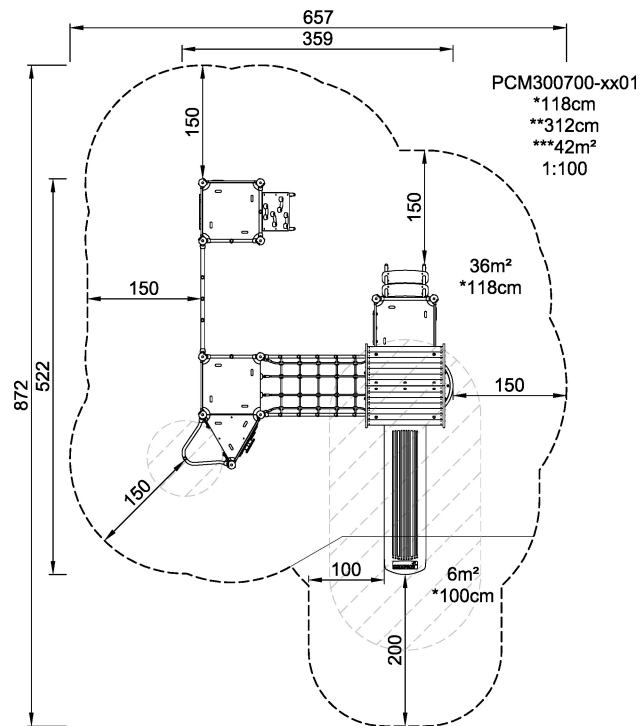

PCM300700

Three towers with net & bridge, wood posts, plastic slide

This triple tower connected by a net bridge and a climbing net provides a fun way to move around. Once on the platforms there are other activities than just the slide or the fireman's pole. These include the faces and time panel and a port window panel, which are great for encouraging social interactions.

Product Line	Multi play structures
Category	MOMENTS™ MINI Toddler & Preschool
Age group	2 - 6
Max. fall height (CM)	118
Total height (CM)	312
Safety Zone	42 m2

**IN-
GROU.**

PCM300700
1:100

* = Highest designated play surface.
** = Total height of product.