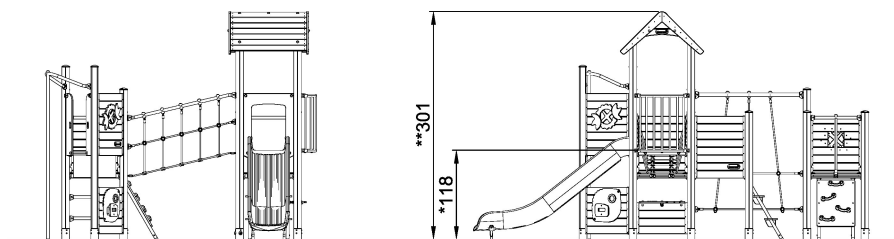

PCM300700

Three towers with net & bridge, wood posts, plastic slide

This triple tower connected by a net bridge and a climbing net provides a fun way to move around. Once on the platforms there are other activities than just the slide or the fireman's pole. These include the faces and time panel and a port window panel, which are great for encouraging social interactions.

Product Line	Multi play structures
Category	MOMENTS™ MINI Toddler & Preschool
Age group	2 - 6
Max. fall height (CM)	118
Total height (CM)	312
Safety Zone	42 m2

**IN-
GROU.**

PCM300700
1:100

* = Highest designated play surface.
** = Total height of product.