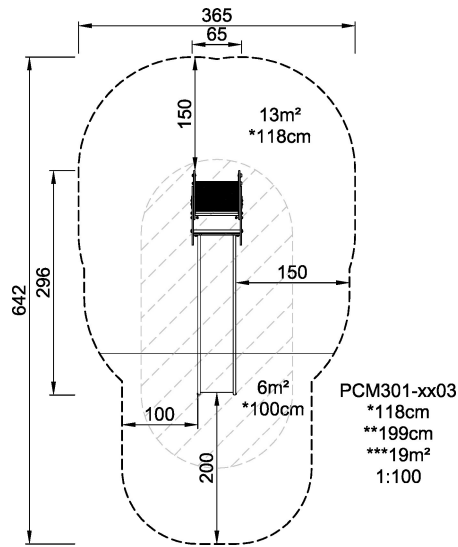

PCM301

Stand Alone Slide H=118cm, Plastic Slide

KOMPAN[®]
Let's play

Whether kids whiz down the slide or play hide-and-seek below it, our slide is a playground magnet.

Product Line	Traditional Play
Category	Slides
Age group	2 - 6
Max. fall height (CM)	118
Total height (CM)	199
Safety Zone	19.5 m ²

INCLUSIVE

**SUR-
FACE**

* = Highest designated play surface.
** = Total height of product.

Weight/heaviest parts	kg.	Installation (Manpower)	Persons
Concrete required	NaN m3	Installation (Hours)	Hours
Foundation amount/footing	NaN	Excavation	NaN m3