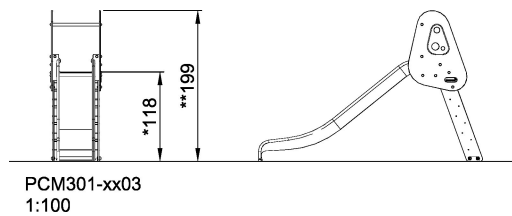

PCM301

Stand Alone Slide H=118cm, Plastic Slide

KOMPAN[®]
Let's play

Whether kids whiz down the slide or play hide-and-seek below it, our slide is a playground magnet.

Product Line	Traditional Play
Category	Slides
Age group	2 - 6
Max. fall height (CM)	118
Total height (CM)	199
Safety Zone	19.5 m ²

INCLUSIVE

**SUR-
FACE**

* = Highest designated play surface.
** = Total height of product.

Weight/heaviest parts	kg.	Installation (Manpower)	Persons
Concrete required	NaN m3	Installation (Hours)	Hours
Foundation amount/footing	NaN	Excavation	NaN m3