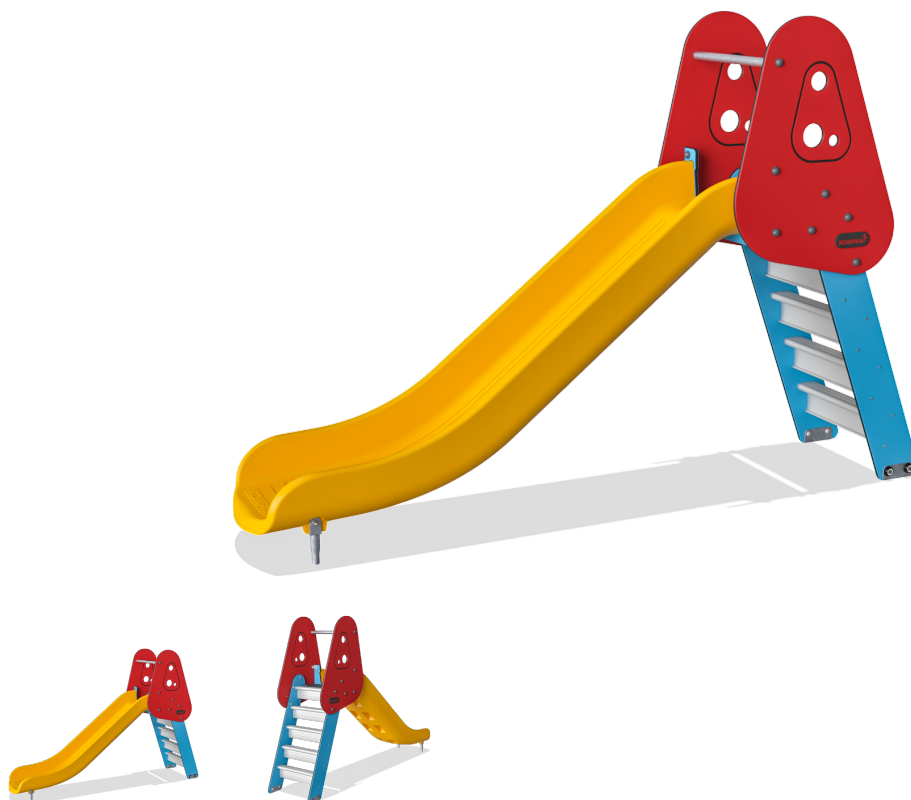

PCM301

Stand Alone Slide H=118cm, Plastic Slide

KOMPAN[®]
Let's play

Whether kids whiz down the slide or play hide-and-seek below it, our slide is a playground magnet.

Product Line	Traditional Play
Category	Slides
Age group	2 - 6
Max. fall height (CM)	118
Total height (CM)	199
Safety Zone	19.5 m ²

INCLUSIVE

**SUR-
FACE**

* = Highest designated play surface.
** = Total height of product.

Weight/heaviest parts	kg.	Installation (Manpower)	Persons
Concrete required	NaN m3	Installation (Hours)	Hours
Foundation amount/footing	NaN	Excavation	NaN m3