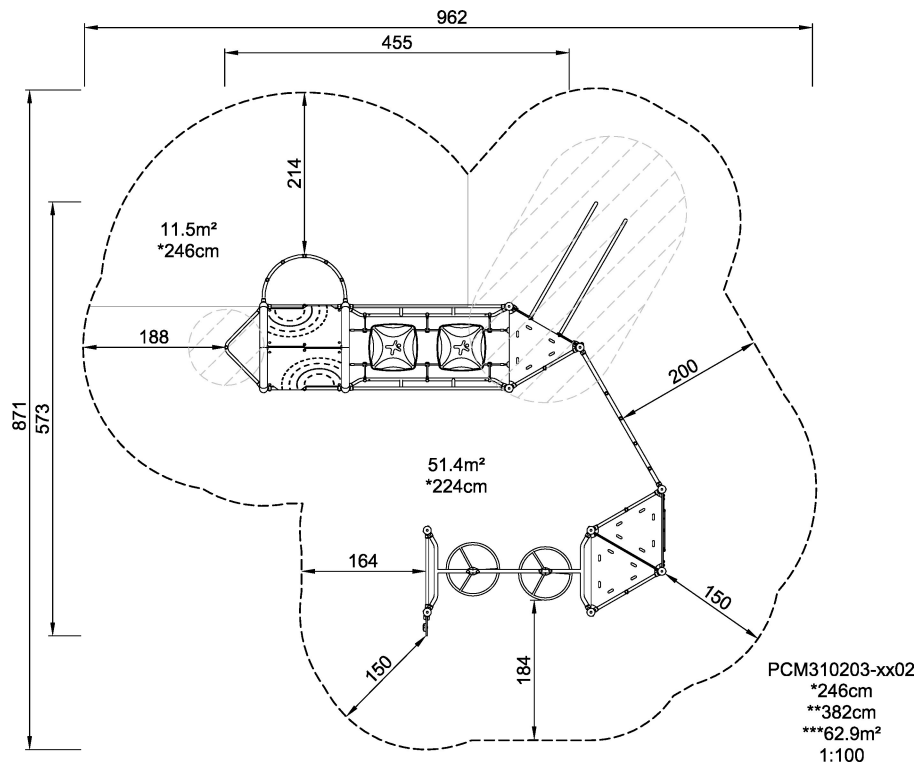

Product Line	Multi play structures
Category	MOMENTS™ School age
Age group	6 - 12
Max. fall height (CM)	246
Total height (CM)	382
Safety Zone	62.9 m2

SOCIALIZE

CLIMB

SLIDE

CONSTRUCT

**SUR-
FACE**

* = Highest designated play surface.
** = Total height of product.