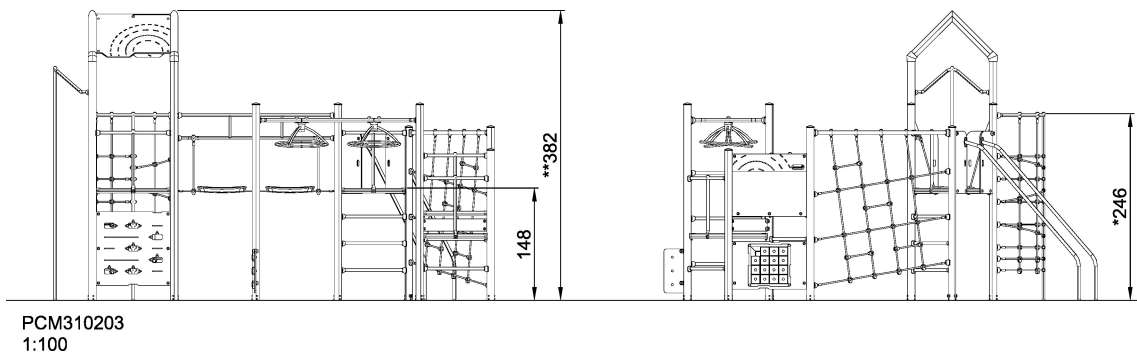

Product Line	Multi play structures
Category	MOMENTS™ School age
Age group	6 - 12
Max. fall height (CM)	246
Total height (CM)	382
Safety Zone	62.9 m2

SOCIALIZE

CLIMB

SLIDE

CONSTRUCT

**SUR-
FACE**

* = Highest designated play surface.
** = Total height of product.