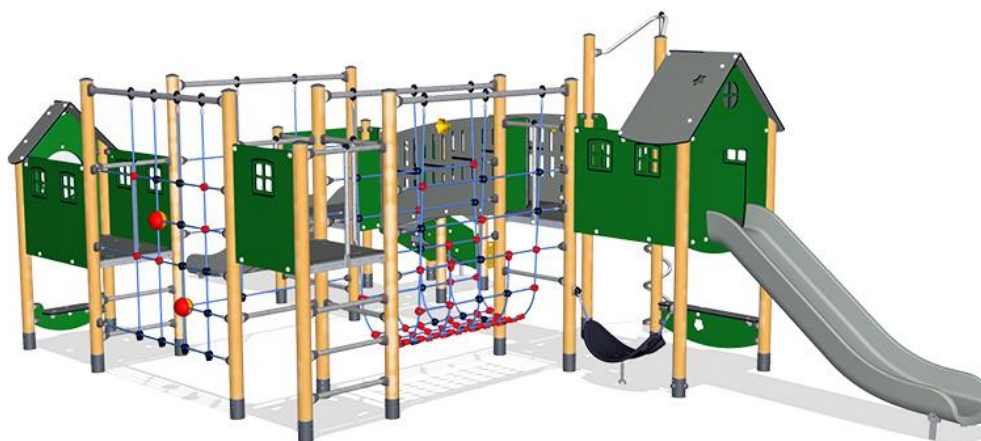

PCM400104

# Four Tower, Physical, ADA Stairs

**KOMPAN**<sup>®</sup>  
Let's play

This is the ultimate play courtyard for physically and socially stimulating and varied play for all 2-6yearolds. Four towers, connected by varied links, support the younger as well as older children and give plenty of space for physical activity and playing together. An ADA stairway, also allowing space for an assistant, leads the child securely to the low platform from which it can take a tickling slide ride with a friend via the double slide back to ground level.

<b>Product Line</b>	MOMENTS™ Play Systems
<b>Category</b>	MOMENTS™ Preschool
<b>Age group</b>	2 - 8
<b>Max. fall height (CM)</b>	224
<b>Total height (CM)</b>	279
<b>Safety Zone</b>	65.6 m2

SOCIALIZE

CLIMB

SLIDE

DRAMATIC PLAY

INCLUSIVE

SURFACE

ADA / INCLUSIVE

ASTM

PCM400104-xx10  
1:100

\* = Highest designated play surface.  
\*\* = Total height of product.