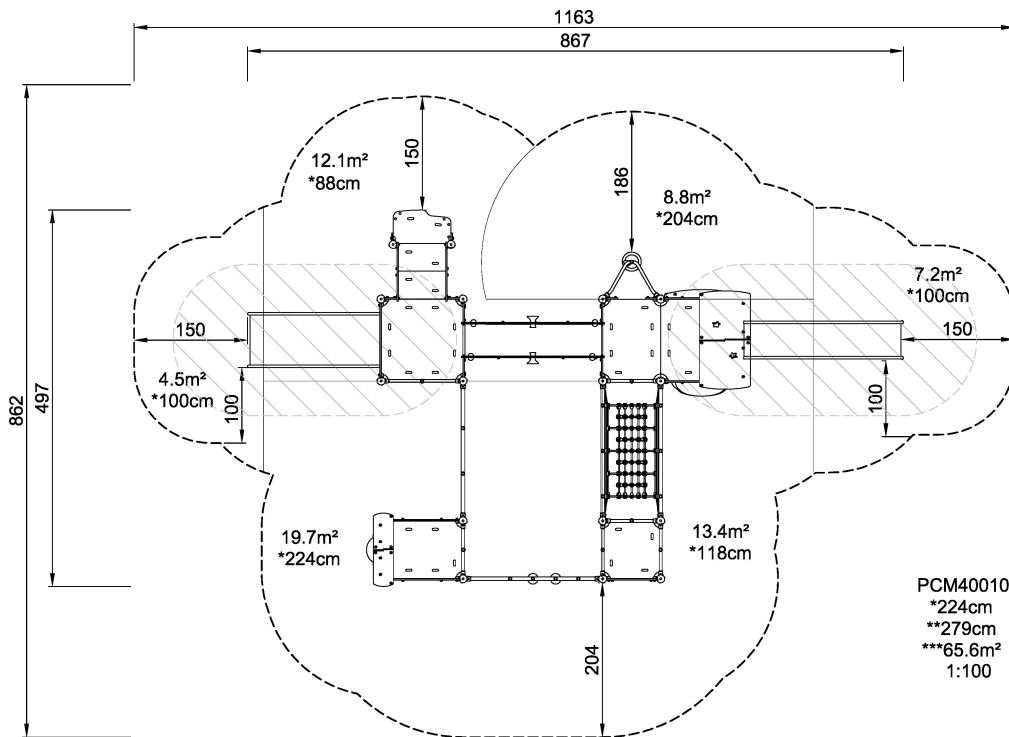

<b>Product Line</b>	MOMENTS™ Play Systems
<b>Category</b>	MOMENTS™ Preschool
<b>Age group</b>	2 - 8
<b>Max. fall height (CM)</b>	224
<b>Total height (CM)</b>	279
<b>Safety Zone</b>	65.6 m2

SOCIALIZE

CLIMB

SLIDE

DRAMATIC PLAY

INCLUSIVE

SURFACE

ADA / INCLUSIVE

ASTM

PCM400104-xx10  
1:100

\* = Highest designated play surface.  
\*\* = Total height of product.