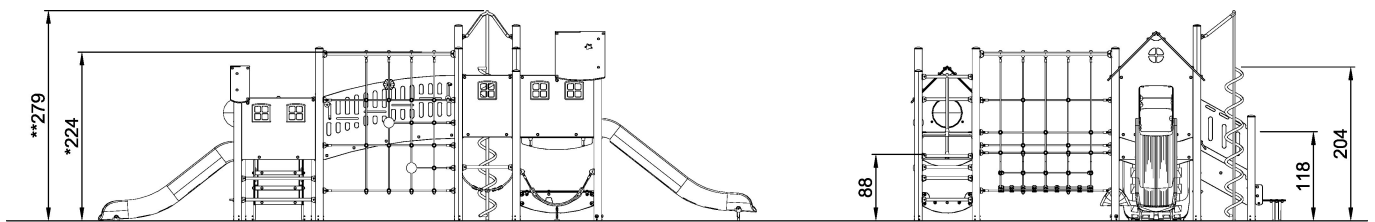

<b>Product Line</b>	MOMENTS™ Play Systems
<b>Category</b>	MOMENTS™ Preschool
<b>Age group</b>	2 - 8
<b>Max. fall height (CM)</b>	224
<b>Total height (CM)</b>	279
<b>Safety Zone</b>	65.6 m2

SOCIALIZE

CLIMB

SLIDE

DRAMATIC PLAY

INCLUSIVE

SURFACE

ADA / INCLUSIVE

ASTM

PCM400104-xx10  
1:100

\* = Highest designated play surface.  
\*\* = Total height of product.