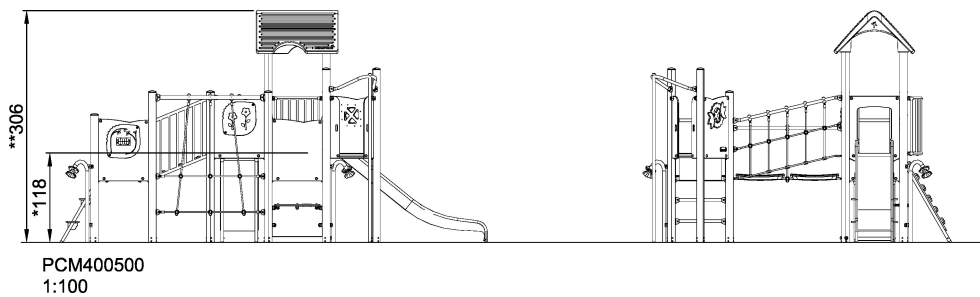

# Four towers with net & bridges, steel posts, st. steel slide

With its four towers this play structure is a closed loop allowing children to stay on the elevated platforms for a longer period of time. The talk tubes consist of two flower shaped openings that children can speak into and hear sound from. A number of panel activities are also included in the structure, including an abacus, a shop counter with conveyer belt, a flowers panel with rotating flowers, and two port windows at child level, which encourage social interactions with others on the ground.

<b>Product Line</b>	Multi play structures
<b>Category</b>	MOMENTS™ MINI Toddler & Preschool
<b>Age group</b>	2 - 6
<b>Max. fall height (CM)</b>	118
<b>Total height (CM)</b>	306
<b>Safety Zone</b>	49 m <sup>2</sup>

IN-  
GROU.

\* = Highest designated play surface.  
\*\* = Total height of product.

<b>Weight/heaviest parts</b>	kg.	<b>Installation (Manpower)</b>	Persons
<b>Concrete required</b>	NaN m <sup>3</sup>	<b>Installation (Hours)</b>	Hours
<b>Foundation amount/footing</b>	NaN	<b>Excavation</b>	NaN m <sup>3</sup>