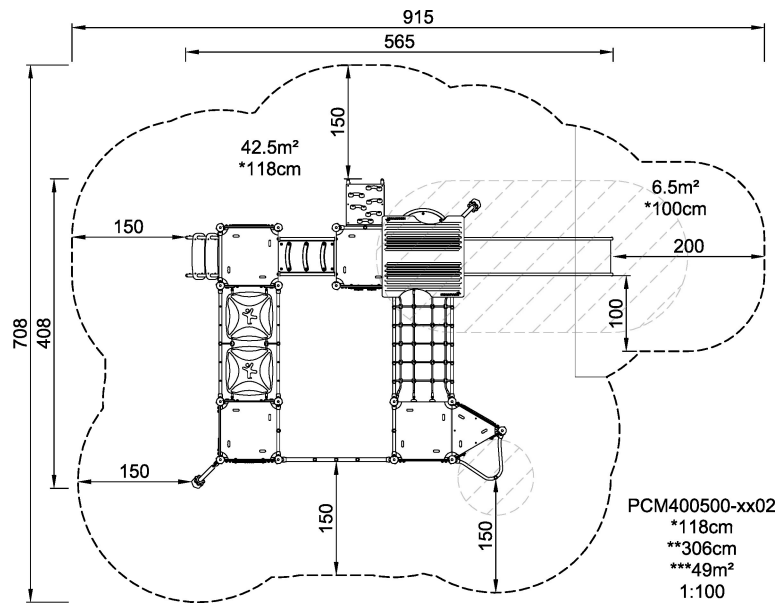

# Four towers with net & bridges, steel posts, st. steel slide

With its four towers this play structure is a closed loop allowing children to stay on the elevated platforms for a longer period of time. The talk tubes consist of two flower shaped openings that children can speak into and hear sound from. A number of panel activities are also included in the structure, including an abacus, a shop counter with conveyer belt, a flowers panel with rotating flowers, and two port windows at child level, which encourage social interactions with others on the ground.

<b>Product Line</b>	Multi play structures
<b>Category</b>	MOMENTS™ MINI Toddler & Preschool
<b>Age group</b>	2 - 6
<b>Max. fall height (CM)</b>	118
<b>Total height (CM)</b>	306
<b>Safety Zone</b>	49 m <sup>2</sup>

IN-  
GROU.

\* = Highest designated play surface.  
\*\* = Total height of product.

<b>Weight/heaviest parts</b>	kg.	<b>Installation (Manpower)</b>	Persons
<b>Concrete required</b>	NaN m <sup>3</sup>	<b>Installation (Hours)</b>	Hours
<b>Foundation amount/footing</b>	NaN	<b>Excavation</b>	NaN m <sup>3</sup>