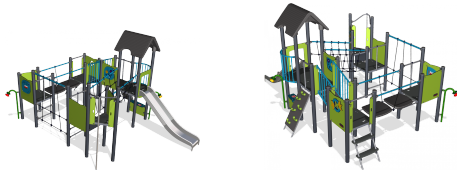

# Four towers with net & bridges, steel posts, st. steel slide

With its four towers this play structure is a closed loop allowing children to stay on the elevated platforms for a longer period of time. The talk tubes consist of two flower shaped openings that children can speak into and hear sound from. A number of panel activities are also included in the structure, including an abacus, a shop counter with conveyer belt, a flowers panel with rotating flowers, and two port windows at child level, which encourage social interactions with others on the ground.

<b>Product Line</b>	Multi play structures
<b>Category</b>	MOMENTS™ MINI Toddler & Preschool
<b>Age group</b>	2 - 6
<b>Max. fall height (CM)</b>	118
<b>Total height (CM)</b>	306
<b>Safety Zone</b>	49 m <sup>2</sup>