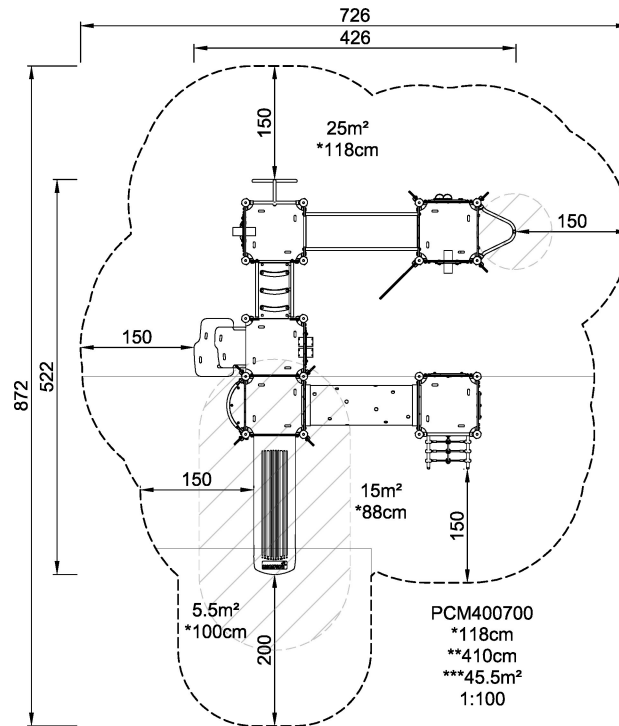

PCM400700

Castle Castello with Roofs & Plastic Slide

KOMPAN
Let's play

The huge four tower Castle Castello offers a multitude of play activities that stimulate both physical skills and role play in a fantastic varied play structure. The Castle can be entered from a climbing rope ladder, a climbing pole or up the stairs. On the ground level of the Castle panels stimulate children's fine motor skills and teach them about cause and effect. Once on elevated level different activities support children's physical development when crawling through the tube, sliding or jumping down using the fireman's pole.

Product Line	Themed Play
Category	Pirateships and Castles
Age group	2 - 8
Max. fall height (CM)	118
Total height (CM)	410
Safety Zone	45.5 m2

IN-
GROU.

ASTM

* = Highest designated play surface.
** = Total height of product.