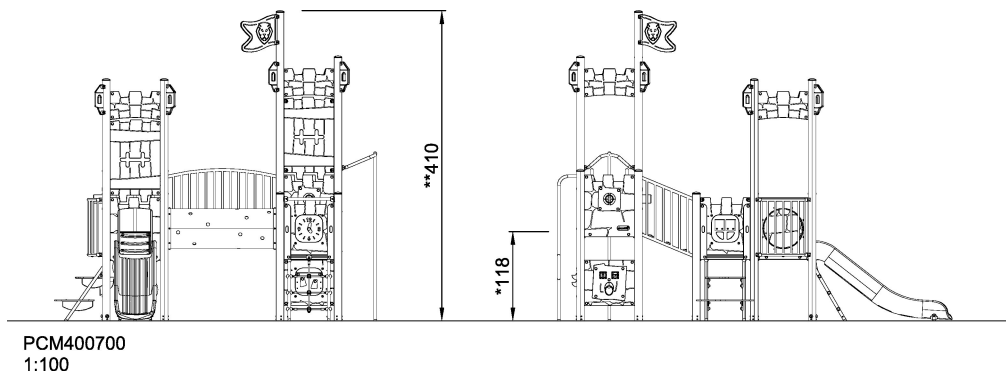

PCM400700

Castle Castello with Roofs & Plastic Slide

KOMPAN
Let's play

The huge four tower Castle Castello offers a multitude of play activities that stimulate both physical skills and role play in a fantastic varied play structure. The Castle can be entered from a climbing rope ladder, a climbing pole or up the stairs. On the ground level of the Castle panels stimulate children's fine motor skills and teach them about cause and effect. Once on elevated level different activities support children's physical development when crawling through the tube, sliding or jumping down using the fireman's pole.

Product Line	Themed Play
Category	Pirateships and Castles
Age group	2 - 8
Max. fall height (CM)	118
Total height (CM)	410
Safety Zone	45.5 m2

IN-
GROU.

ASTM

* = Highest designated play surface.
** = Total height of product.