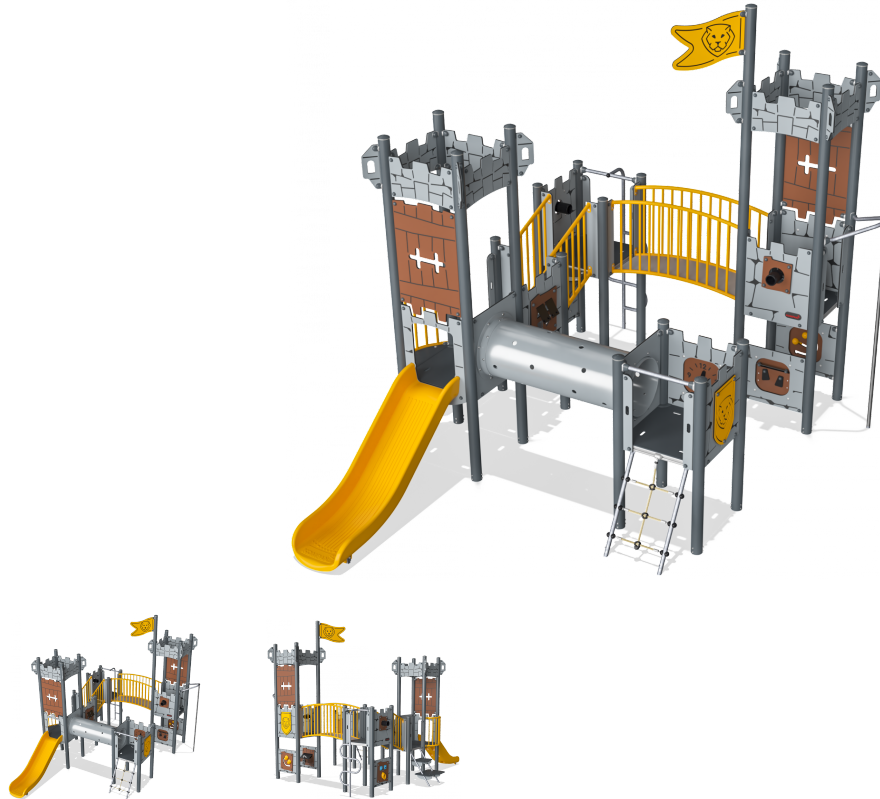

PCM400700

Castle Castello with Roofs & Plastic Slide

KOMPAN
Let's play

The huge four tower Castle Castello offers a multitude of play activities that stimulate both physical skills and role play in a fantastic varied play structure. The Castle can be entered from a climbing rope ladder, a climbing pole or up the stairs. On the ground level of the Castle panels stimulate children's fine motor skills and teach them about cause and effect. Once on elevated level different activities support children's physical development when crawling through the tube, sliding or jumping down using the fireman's pole.

Product Line	Themed Play
Category	Pirateships and Castles
Age group	2 - 8
Max. fall height (CM)	118
Total height (CM)	410
Safety Zone	45.5 m2

IN-
GROU.

ASTM

* = Highest designated play surface.
** = Total height of product.