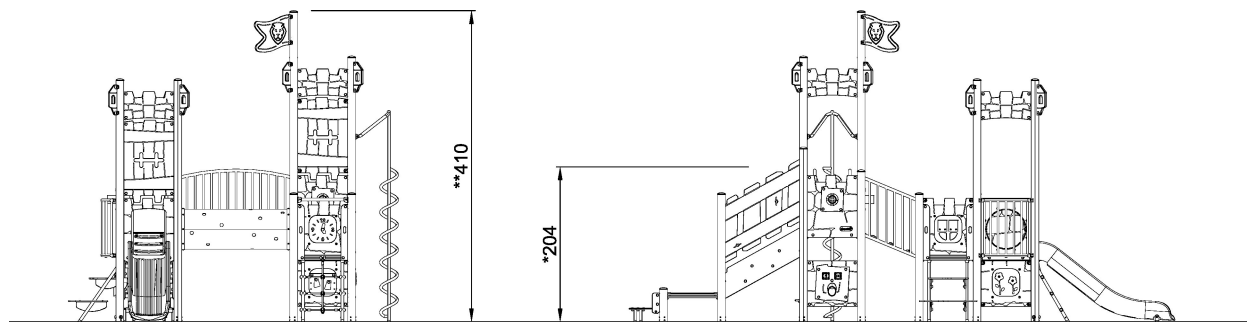

# Castle Castello ADA, PLastic Slide

The huge four tower Castle Castello offers a multitude of play activities that stimulate both physical skills and role play in a fantastic varied play structure. The Castle can be entered from a climbing rope ladder, a climbing pole or up the stairs. On the ground level of the Castle panels stimulate children's fine motor skills and teach them about cause and effect. Once on elevated level different activities support children's physical development when crawling through the tube, sliding or jumping down using the fireman's pole.

<b>Product Line</b>	Themed Play
<b>Category</b>	Pirateships and Castles
<b>Age group</b>	2 - 8
<b>Max. fall height (CM)</b>	204
<b>Total height (CM)</b>	410
<b>Safety Zone</b>	54.5 m2

PCM400800  
1:100

\* = Highest designated play surface.  
\*\* = Total height of product.

<b>Weight/heaviest parts</b>	kg.	<b>Installation (Manpower)</b>	Persons
<b>Concrete required</b>	NaN m3	<b>Installation (Hours)</b>	Hours
<b>Foundation amount/footing</b>	NaN	<b>Excavation</b>	NaN m3