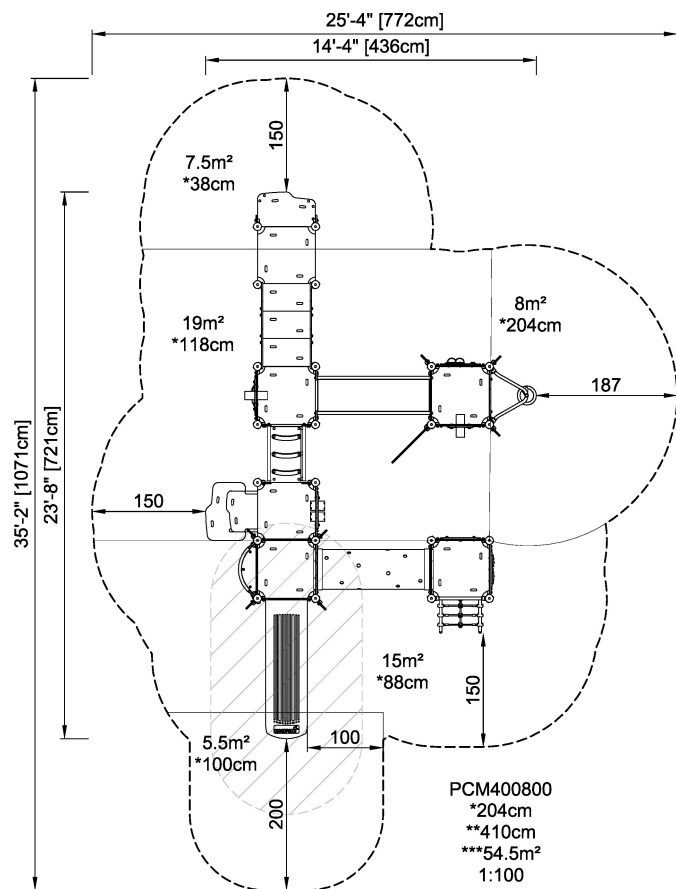

# Castle Castello ADA, PLastic Slide

The huge four tower Castle Castello offers a multitude of play activities that stimulate both physical skills and role play in a fantastic varied play structure. The Castle can be entered from a climbing rope ladder, a climbing pole or up the stairs. On the ground level of the Castle panels stimulate children's fine motor skills and teach them about cause and effect. Once on elevated level different activities support children's physical development when crawling through the tube, sliding or jumping down using the fireman's pole.

<b>Product Line</b>	Themed Play
<b>Category</b>	Pirateships and Castles
<b>Age group</b>	2 - 8
<b>Max. fall height (CM)</b>	204
<b>Total height (CM)</b>	410
<b>Safety Zone</b>	54.5 m2

PCM400800  
1:100

\* = Highest designated play surface.  
\*\* = Total height of product.

<b>Weight/heaviest parts</b>	kg.	<b>Installation (Manpower)</b>	Persons
<b>Concrete required</b>	NaN m3	<b>Installation (Hours)</b>	Hours
<b>Foundation amount/footing</b>	NaN	<b>Excavation</b>	NaN m3