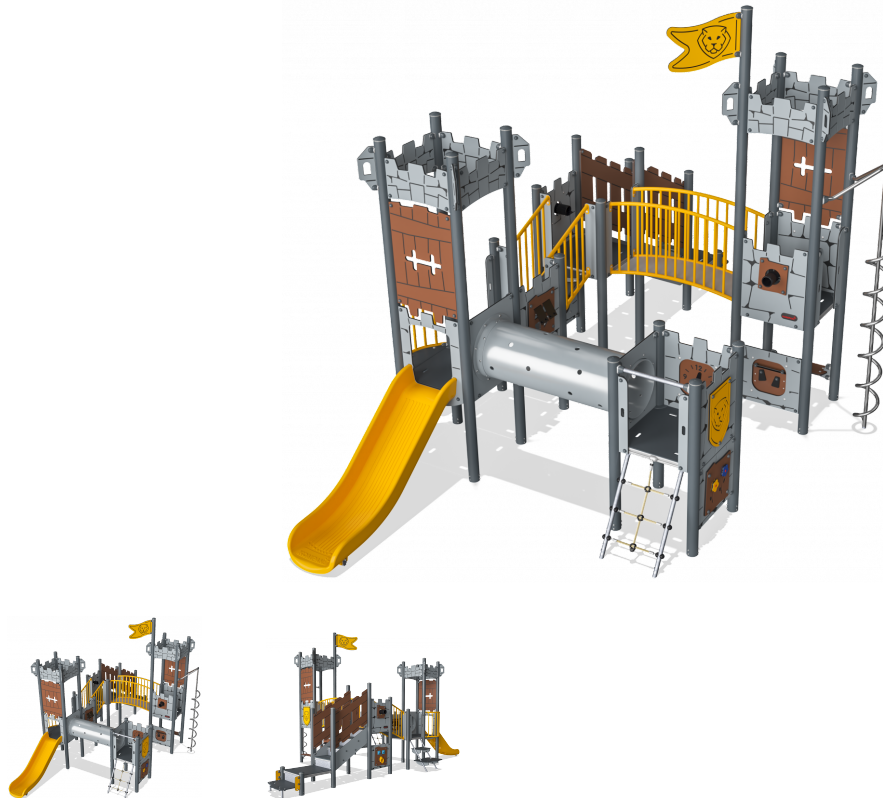

PCM400800

# Castle Castello ADA, PLastic Slide

The huge four tower Castle Castello offers a multitude of play activities that stimulate both physical skills and role play in a fantastic varied play structure. The Castle can be entered from a climbing rope ladder, a climbing pole or up the stairs. On the ground level of the Castle panels stimulate children's fine motor skills and teach them about cause and effect. Once on elevated level different activities support children's physical development when crawling through the tube, sliding or jumping down using the fireman's pole.

<b>Product Line</b>	Themed Play
<b>Category</b>	Pirateships and Castles
<b>Age group</b>	2 - 8
<b>Max. fall height (CM)</b>	204
<b>Total height (CM)</b>	410
<b>Safety Zone</b>	54.5 m2

PCM400800  
1:100

\* = Highest designated play surface.  
\*\* = Total height of product.

<b>Weight/heaviest parts</b>	kg.	<b>Installation (Manpower)</b>	Persons
<b>Concrete required</b>	NaN m3	<b>Installation (Hours)</b>	Hours
<b>Foundation amount/footing</b>	NaN	<b>Excavation</b>	NaN m3