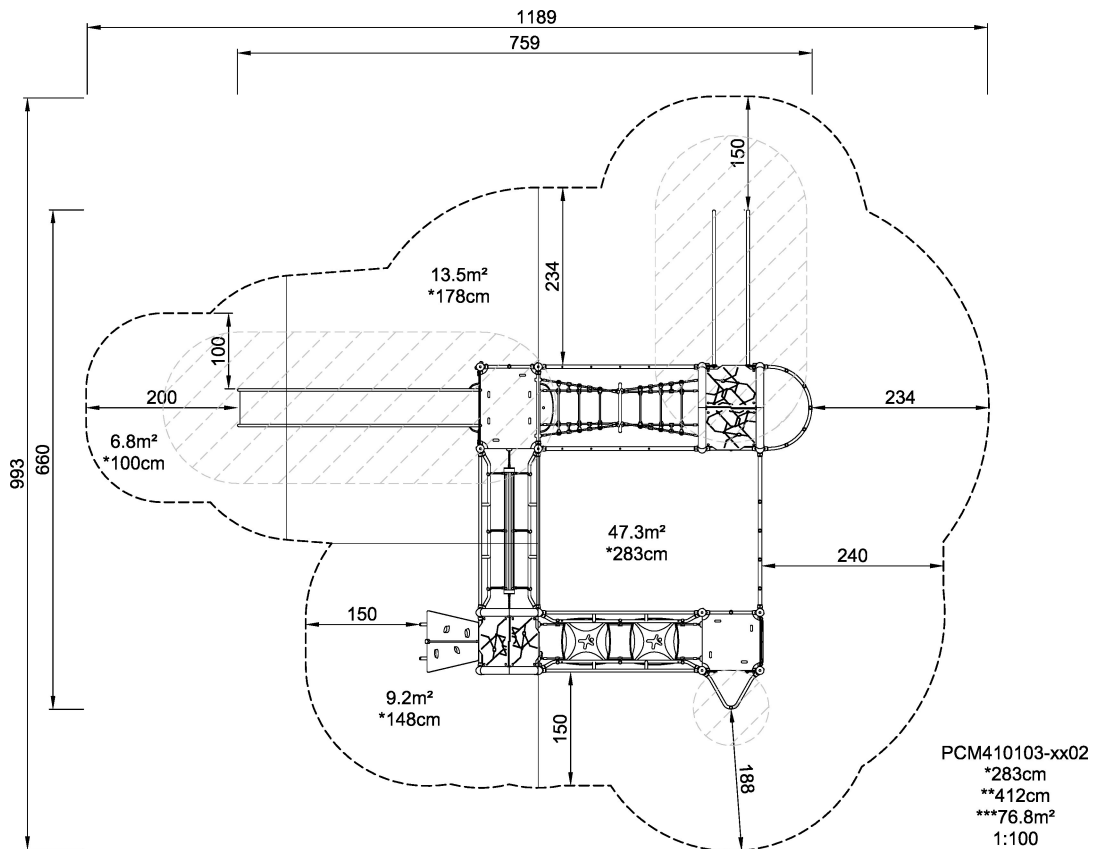

<b>Product Line</b>	Multi play structures
<b>Category</b>	MOMENTS™ School age
<b>Age group</b>	4 - 12
<b>Max. fall height (CM)</b>	283
<b>Total height (CM)</b>	412
<b>Safety Zone</b>	76.8 m2

SOCIALIZE

CLIMB

SLIDE

CONSTRUCT

**SUR-  
FACE**

PCM410103  
1:100

\* = Highest designated play surface.  
\*\* = Total height of product.

<b>Weight/heaviest parts</b>	kg.	<b>Installation (Manpower)</b>	Persons
<b>Concrete required</b>	NaN m <sup>3</sup>	<b>Installation (Hours)</b>	Hours
<b>Foundation amount/footing</b>	NaN	<b>Excavation</b>	NaN m <sup>3</sup>