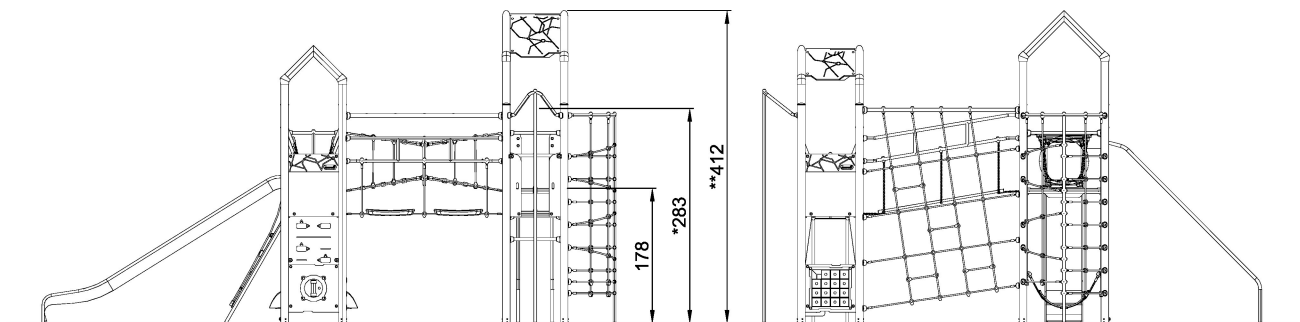

<b>Product Line</b>	Multi play structures
<b>Category</b>	MOMENTS™ School age
<b>Age group</b>	4 - 12
<b>Max. fall height (CM)</b>	283
<b>Total height (CM)</b>	412
<b>Safety Zone</b>	76.8 m2

SOCIALIZE

CLIMB

SLIDE

CONSTRUCT

**SUR-  
FACE**

PCM410103  
1:100

\* = Highest designated play surface.  
\*\* = Total height of product.

<b>Weight/heaviest parts</b>	kg.	<b>Installation (Manpower)</b>	Persons
<b>Concrete required</b>	NaN m <sup>3</sup>	<b>Installation (Hours)</b>	Hours
<b>Foundation amount/footing</b>	NaN	<b>Excavation</b>	NaN m <sup>3</sup>