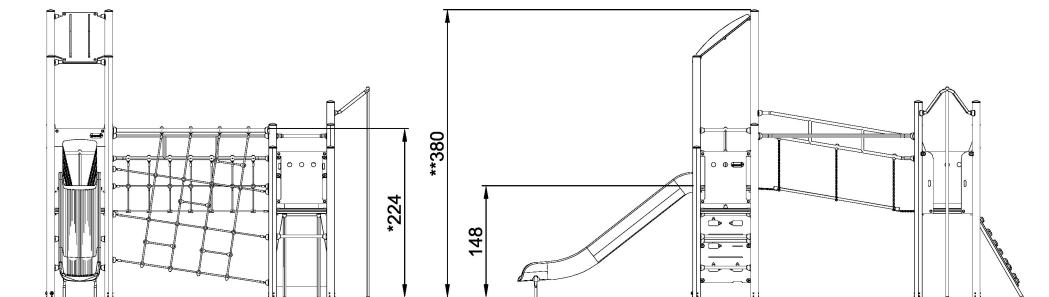

<b>Product Line</b>	Multi play structures
<b>Category</b>	MOMENTS™ School age
<b>Age group</b>	4 - 12
<b>Max. fall height (CM)</b>	224
<b>Total height (CM)</b>	380
<b>Safety Zone</b>	56 m <sup>2</sup>

**SUR-  
FACE**

PCM410403-xx02  
1:100

\* = Highest designated play surface.  
\*\* = Total height of product.

<b>Weight/heaviest parts</b>	kg.	<b>Installation (Manpower)</b>	Persons
<b>Concrete required</b>	NaN m <sup>3</sup>	<b>Installation (Hours)</b>	Hours
<b>Foundation amount/footing</b>	NaN	<b>Excavation</b>	NaN m <sup>3</sup>