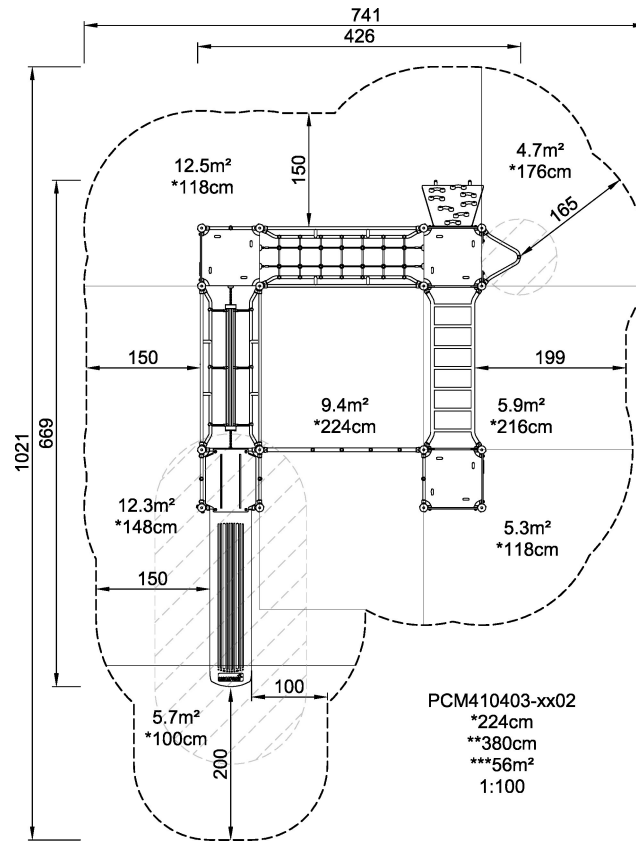

<b>Product Line</b>	Multi play structures
<b>Category</b>	MOMENTS™ School age
<b>Age group</b>	4 - 12
<b>Max. fall height (CM)</b>	224
<b>Total height (CM)</b>	380
<b>Safety Zone</b>	56 m <sup>2</sup>

**SUR-  
FACE**

PCM410403-xx02  
1:100

\* = Highest designated play surface.  
\*\* = Total height of product.

<b>Weight/heaviest parts</b>	kg.	<b>Installation (Manpower)</b>	Persons
<b>Concrete required</b>	NaN m <sup>3</sup>	<b>Installation (Hours)</b>	Hours
<b>Foundation amount/footing</b>	NaN	<b>Excavation</b>	NaN m <sup>3</sup>