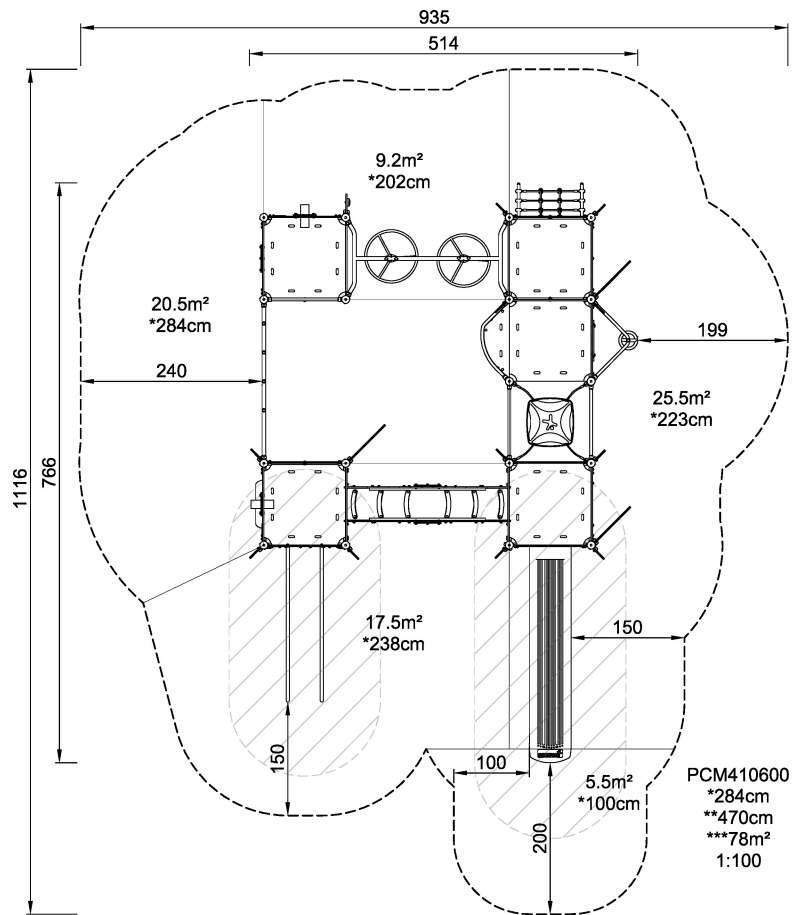

Product Line	Themed Play
Category	Pirateships and Castles
Age group	4 - 12
Max. fall height (CM)	284
Total height (CM)	470
Safety Zone	78 m ²

IN-
GROU.

PCM410600
1:100

* = Highest designated play surface.
** = Total height of product.