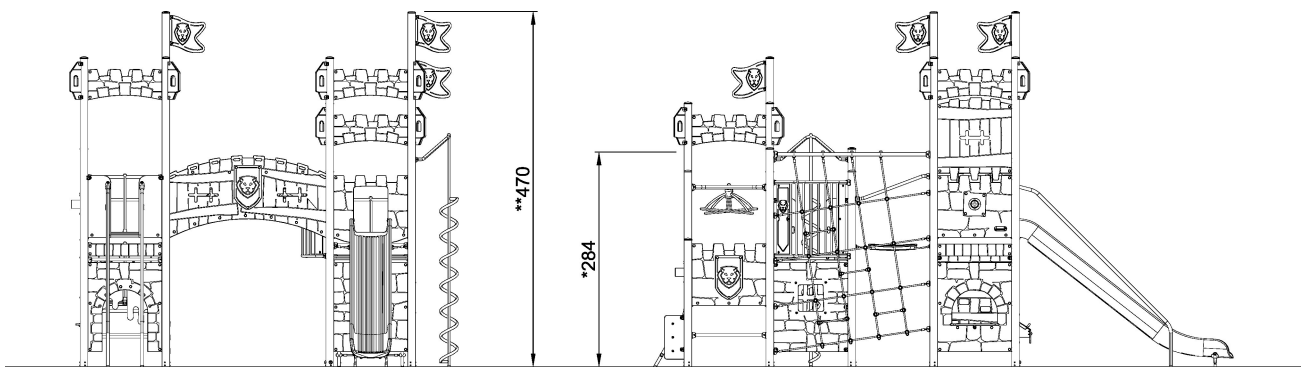

PCM410600

Castle Four Tower with Roof & Plastic Slide

KOMPAN[®]
Let's play

A KOMPAN castle is no cause for distress - whether you are a damsel or not! Get ready for action and adventures fit for kings and queens! Packed with fun, stories, nooks and crannies on all levels! Explore the dungeons, prison cells and caves below - or swing from the ramparts to defend your castle from the dragon.

Product Line	Themed Play
Category	Pirateships and Castles
Age group	4 - 12
Max. fall height (CM)	284
Total height (CM)	470
Safety Zone	78 m ²

IN-
GROU.

PCM410600
1:100

* = Highest designated play surface.
** = Total height of product.