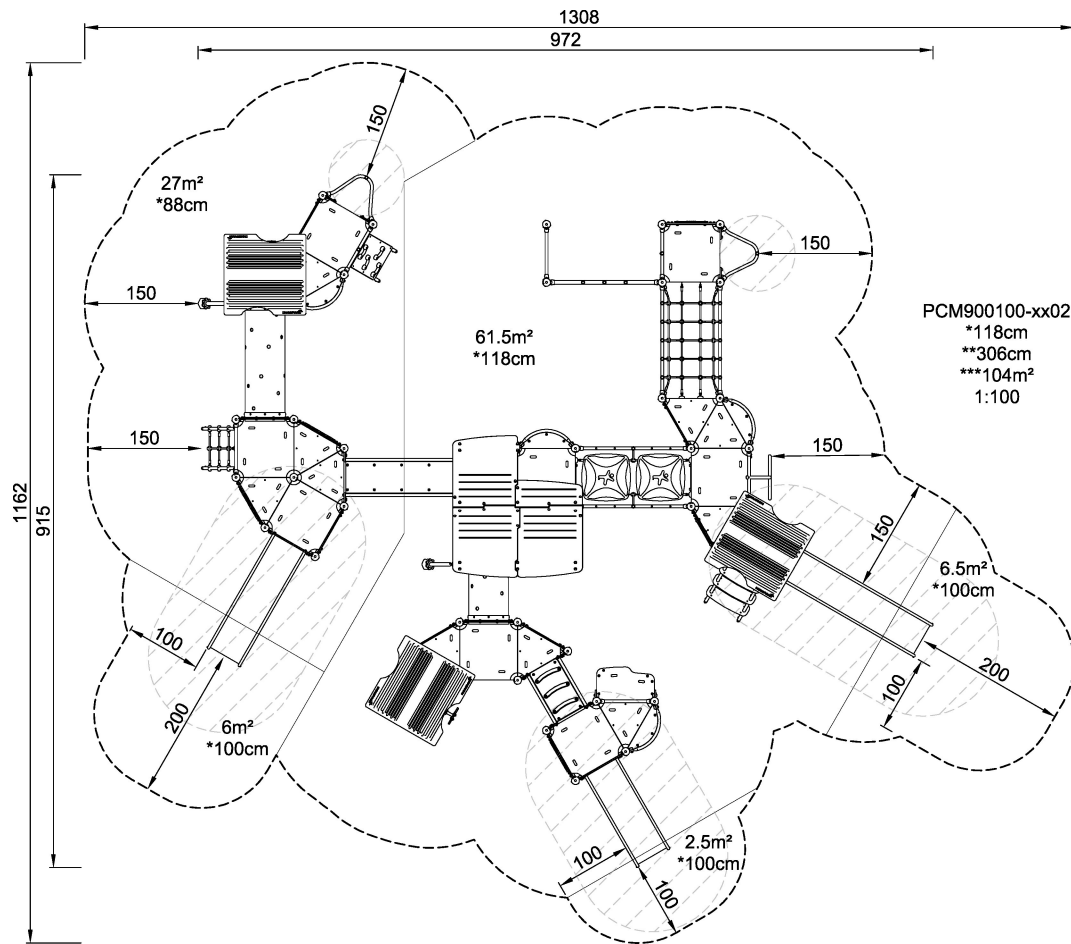

<b>Product Line</b>	Multi play structures
<b>Category</b>	MOMENTS™ MINI Toddler & Preschool
<b>Age group</b>	2 - 8
<b>Max. fall height (CM)</b>	118
<b>Total height (CM)</b>	306
<b>Safety Zone</b>	104 m2

IN-  
GROU.

PCM900100  
1:100

\* = Highest designated play surface.  
\*\* = Total height of product.

<b>Weight/heaviest parts</b>	kg.	<b>Installation (Manpower)</b>	Persons
<b>Concrete required</b>	NaN m3	<b>Installation (Hours)</b>	Hours
<b>Foundation amount/footing</b>	NaN	<b>Excavation</b>	NaN m3