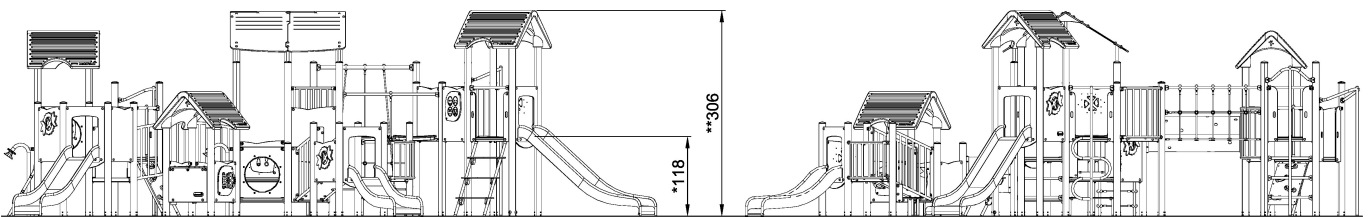

# Play tower & playhouses, steel posts, st. steel slide

MOMENTS™ Mini Urban is a variant of KOMPAN's MOMENTS™ Mini Classic. It offers the same flexible features and play value – now with an urban flair. The MOMENTS™ Mini portfolio is age-appropriate in size and scaling, ultimately making it a perfect solution for developing toddlers and pre-school children. MOMENTS™ Mini features a number of play-based learning panels that stimulate the child's fine and gross motor skills, cross-coordination, abstract thinking and emotional development. MOMENTS™ Mini can even come as a fully inclusive solution with ramps and shading.

<b>Product Line</b>	Multi play structures
<b>Category</b>	MOMENTS™ MINI Toddler & Preschool
<b>Age group</b>	2 - 8
<b>Max. fall height (CM)</b>	118
<b>Total height (CM)</b>	306
<b>Safety Zone</b>	104 m2

IN-  
GROU.

PCM900100  
1:100

\* = Highest designated play surface.  
\*\* = Total height of product.

<b>Weight/heaviest parts</b>	kg.	<b>Installation (Manpower)</b>	Persons
<b>Concrete required</b>	NaN m3	<b>Installation (Hours)</b>	Hours
<b>Foundation amount/footing</b>	NaN	<b>Excavation</b>	NaN m3