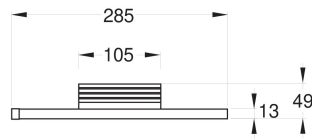

**RE16400**  
**CLASSIC Mini Goal**

---

<b>Product Line</b>	Multi Use Games Area
<b>Category</b>	Classic Multi Sport
<b>Age group</b>	3+
<b>Total height (CM)</b>	100

---

RE16400  
1:100  
\*\*100

\* = Highest designated play surface.  
\*\* = Total height of product.