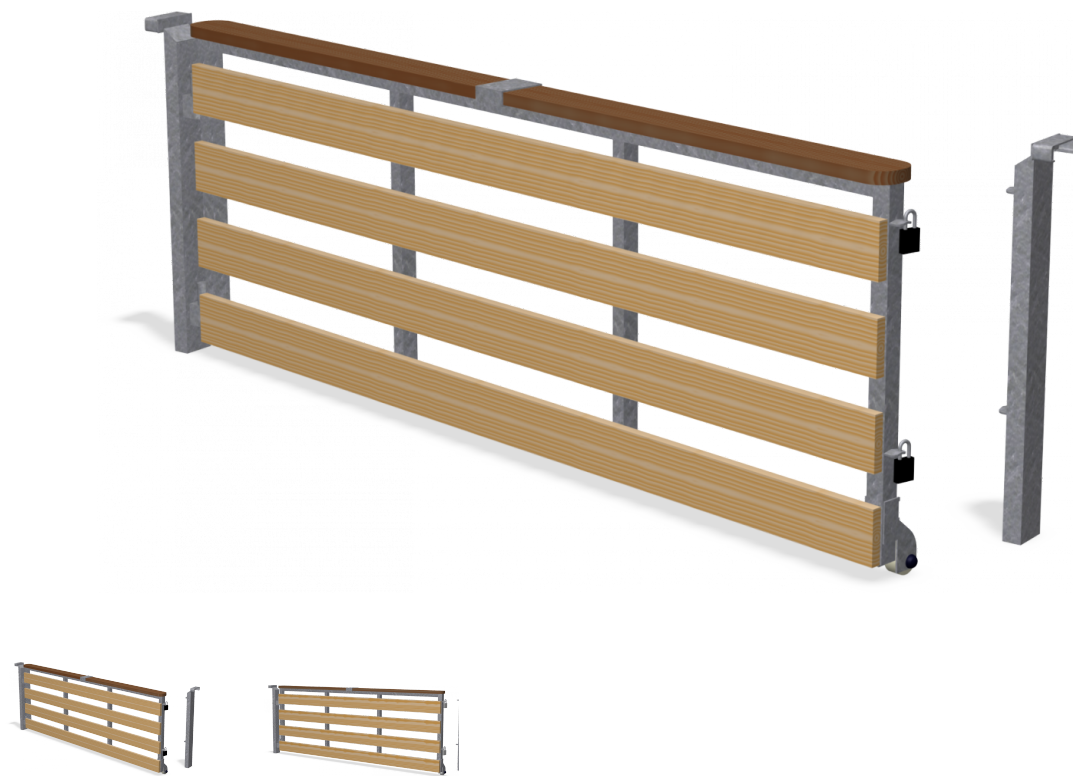

RE18200
CLASSIC Service Gate

Product Line	Multi Use Games Area
Category	Classic Multi Sport
Age group	3+
Total height (CM)	100

WOOD

RE18200
1:100
**100

1:100
RE18200 side EU

* = Highest designated play surface.
** = Total height of product.