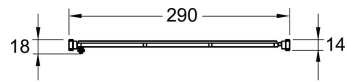

RE18200
CLASSIC Service Gate

Product Line	Multi Use Games Area
Category	Classic Multi Sport
Age group	3+
Total height (CM)	100

WOOD

RE18200
1:100
**100

1:100
RE18200 side EU

* = Highest designated play surface.
** = Total height of product.