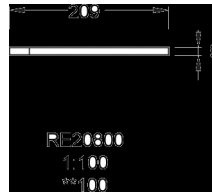

# COSMOS Steel Side Barrier

**KOMPAN**<sup>®</sup>  
Let's play

**Product Line** Multi Use Games Area

**Category** Cosmos Multi Sport

**Age group** 3+

**Total height (CM)** 100

\* = Highest designated play surface.  
\*\* = Total height of product.