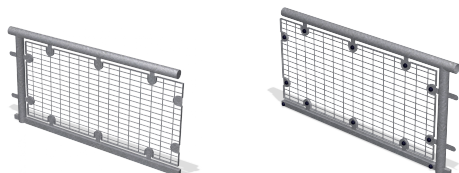

# COSMOS Steel Side Barrier

**KOMPAN**<sup>®</sup>  
Let's play

**Product Line** Multi Use Games Area

**Category** Cosmos Multi Sport

**Age group** 3+

**Total height (CM)** 100

\* = Highest designated play surface.  
\*\* = Total height of product.