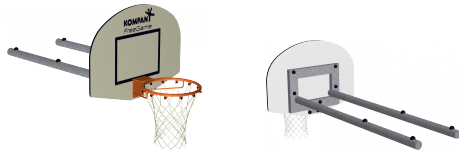

# COSMOS Outside Basketball Goal

**KOMPAN**  
Let's play

A multisport pitch includes two goals with built in basketball hoops and a height adjustable multisport net in the middle of the play area. The panels in the goal area have engraved sport motifs. The goals have removable anti-moped barriers for wheelchair access and the lower barriers have lower profile for grass edge protection with water drainage holes. The pitch is based on a modular system. The dimensions of the pitch can be customized according to individual requirements. The HD polyethylene panels can be supplied in different standard colors. The pitch can also be equipped with a number of additional activities.

**Product Line** Multi Use Games Area

**Category** Cosmos Multi Sport

**Age group** 3+

\* = Highest designated play surface.  
\*\* = Total height of product.

<b>Weight/heaviest parts</b>	kg.	<b>Installation (Manpower)</b>	1 Persons
<b>Concrete required</b>	NaN m3	<b>Installation (Hours)</b>	1 Hours
<b>Foundation amount/footing</b>	NaN	<b>Excavation</b>	NaN m3