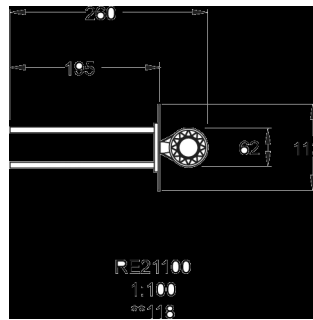

# COSMOS Outside Basketball Goal

**KOMPAN**  
Let's play

A multisport pitch includes two goals with built in basketball hoops and a height adjustable multisport net in the middle of the play area. The panels in the goal area have engraved sport motifs. The goals have removable anti-moped barriers for wheelchair access and the lower barriers have lower profile for grass edge protection with water drainage holes. The pitch is based on a modular system. The dimensions of the pitch can be customized according to individual requirements. The HD polyethylene panels can be supplied in different standard colors. The pitch can also be equipped with a number of additional activities.

**Product Line** Multi Use Games Area

**Category** Cosmos Multi Sport

**Age group** 3+

\* = Highest designated play surface.  
\*\* = Total height of product.

<b>Weight/heaviest parts</b>	kg.	<b>Installation (Manpower)</b>	1 Persons
<b>Concrete required</b>	NaN m3	<b>Installation (Hours)</b>	1 Hours
<b>Foundation amount/footing</b>	NaN	<b>Excavation</b>	NaN m3