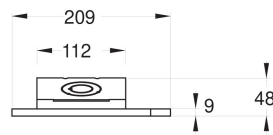

**RE22500**  
**COSMOS Mini Goal**

---

<b>Product Line</b>	Multi Use Games Area
<b>Category</b>	Cosmos Multi Sport
<b>Age group</b>	3+
<b>Total height (CM)</b>	100

---

RE22500  
1:100  
\*\*100

\* = Highest designated play surface.  
\*\* = Total height of product.