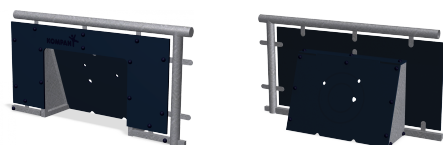

**RE22500**  
**COSMOS Mini Goal**

---

<b>Product Line</b>	Multi Use Games Area
<b>Category</b>	Cosmos Multi Sport
<b>Age group</b>	3+
<b>Total height (CM)</b>	100

---

RE22500  
1:100  
\*\*100

\* = Highest designated play surface.  
\*\* = Total height of product.