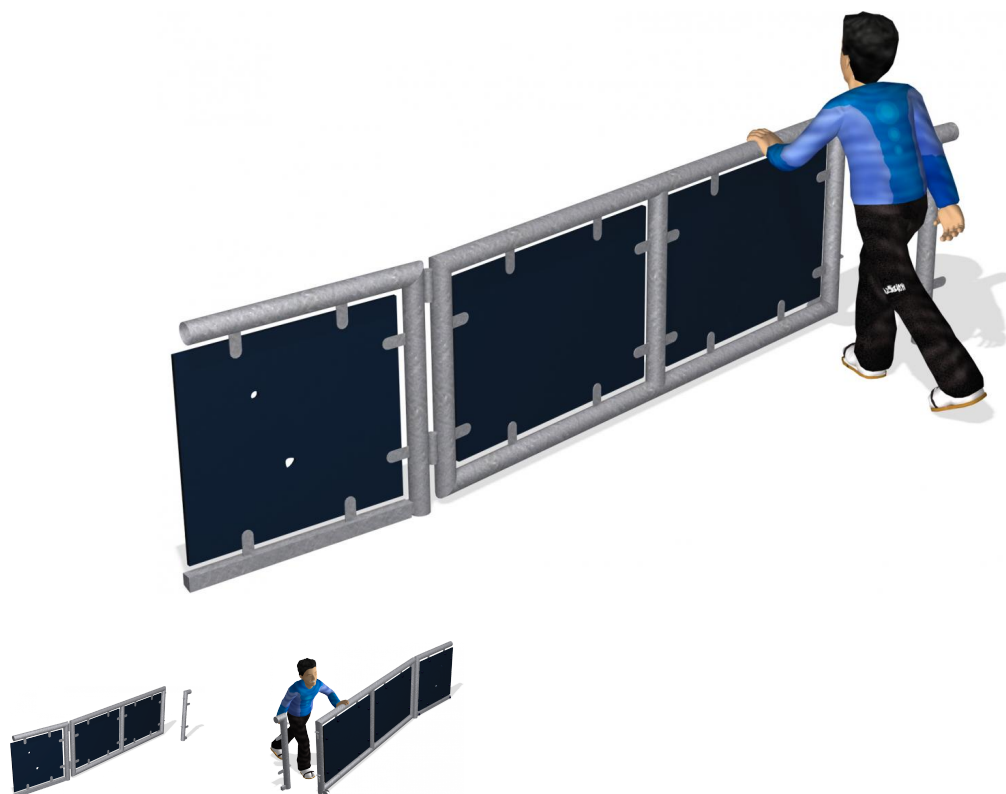

**RE23200**  
**COSMOS Service Gate**

---

<b>Product Line</b>	Multi Use Games Area
<b>Category</b>	Cosmos Multi Sport
<b>Age group</b>	3+
<b>Total height (CM)</b>	100

---

RE23200  
1:100  
\*\*100

\* = Highest designated play surface.  
\*\* = Total height of product.

<b>Weight/heaviest parts</b>	kg.	<b>Installation (Manpower)</b>	1 Persons
<b>Concrete required</b>	NaN m3	<b>Installation (Hours)</b>	2 Hours
<b>Foundation amount/footing</b>	NaN	<b>Excavation</b>	NaN m3