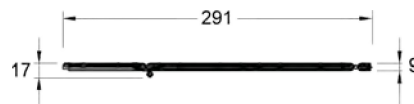

**RE23200**  
**COSMOS Service Gate**

---

<b>Product Line</b>	Multi Use Games Area
<b>Category</b>	Cosmos Multi Sport
<b>Age group</b>	3+
<b>Total height (CM)</b>	100

---

RE23200  
1:100  
\*\*100

\* = Highest designated play surface.  
\*\* = Total height of product.