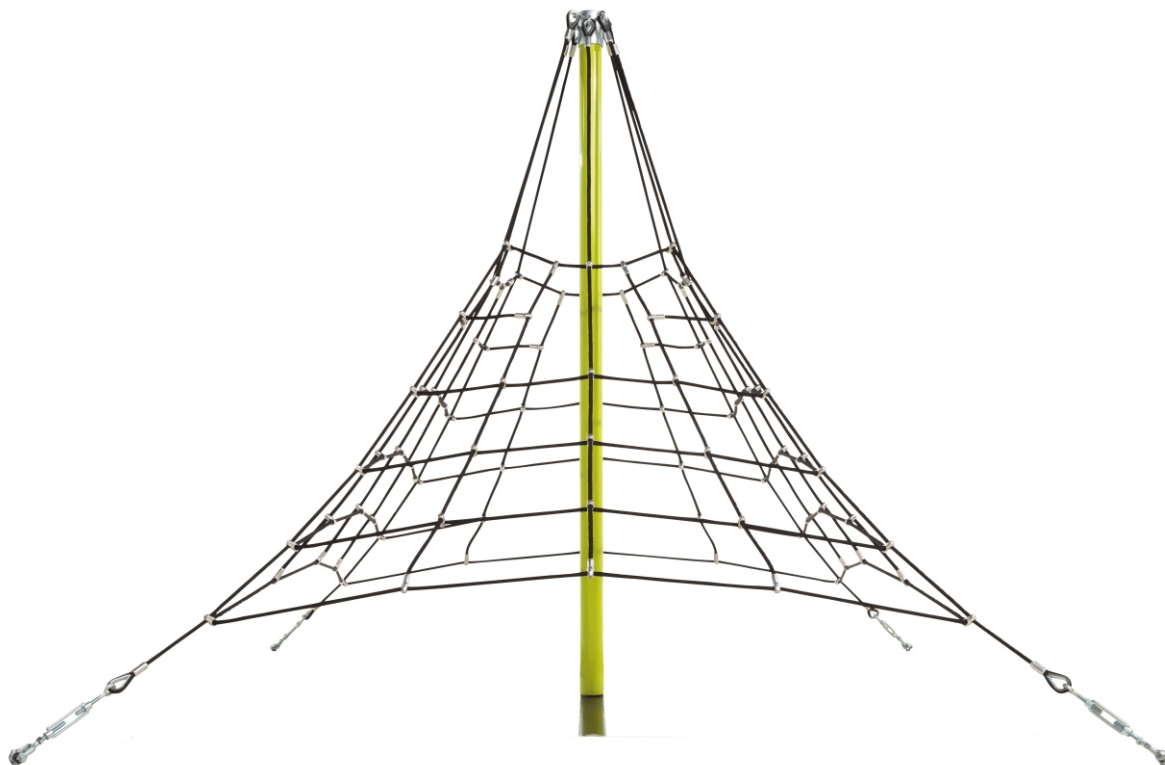

PRODUCT SHEET

art. RK360 - PYRA-NET

CLIMBING

■ CATALOG COLLECTION	PLAYGROUND ESSENTIALS
■ PRODUCT CODE AND NAME	Rk360 - PYRA-NET
■ DIMENSIONS	L. 280cm - W. 280cm - H 270cm
■ SUGGESTED AGE OF USE	3-12 years

Support pole in powder coated steel Ø101mm;
Ø16mm rope climbing network with aluminum connection elements.

■ SECURITY AREA:

IMPACT ATTENUATING
SURFACE:
36,00 m²

MAXIMUM CFH:
200cm

- Make a proper security surface according to CFH.
- Periodic maintenance is mandatory, following manual supplied to customer.