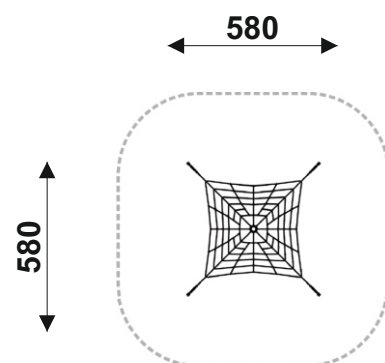

PRODUCT SHEET

art. RK360 - PYRA-NET

CLIMBING

■ CATALOG COLLECTION	PLAYGROUND ESSENTIALS
■ PRODUCT CODE AND NAME	Rk360 - PYRA-NET
■ DIMENSIONS	L. 280cm - W. 280cm - H 270cm
■ SUGGESTED AGE OF USE	3-12 years

Support pole in powder coated steel Ø101mm;
Ø16mm rope climbing network with aluminum connection elements.

■ SECURITY AREA:

IMPACT ATTENUATING
SURFACE:
36,00 m²

MAXIMUM CFH:
200cm

- Make a proper security surface according to CFH.
- Periodic maintenance is mandatory, following manual supplied to customer.