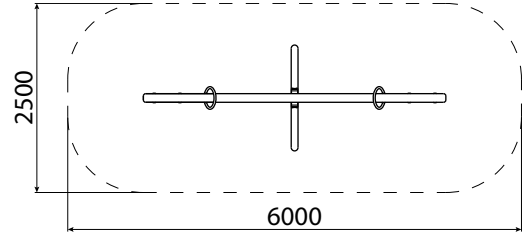

Rodeo

Rodeo

Bei lockerem Boden einbetonieren
set into concrete in case of loose surface

Achtung! Für Einbau aktuelle Montageanleitung anfordern.

Technische Änderungen vorbehalten. Stand: 03.2018