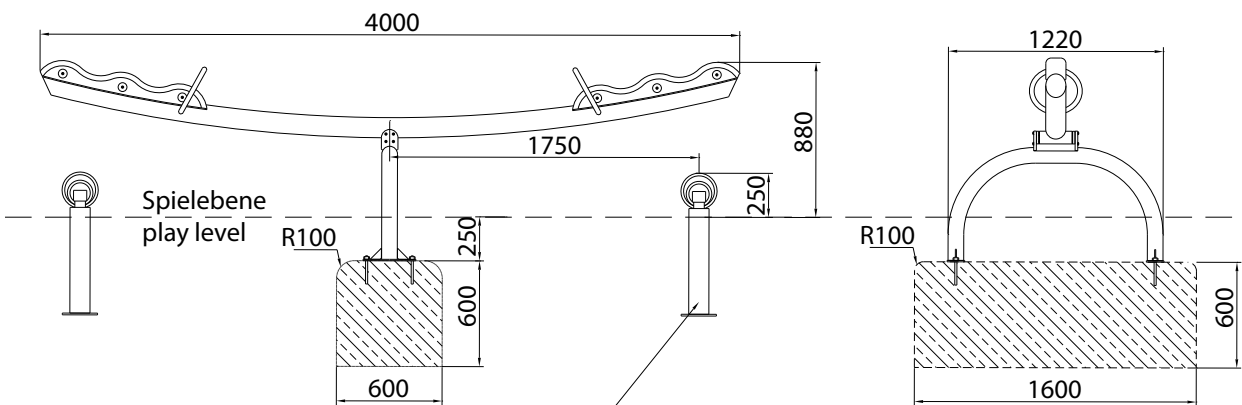

This seesaw is a class of its own – an eye-catcher that upgrades every playground! But the Rodeo isn't just a beauty, it's a marvelous playground equipment.

Ab 3 Jahren
3 years plus

Beton C 20/25 L x B x H: 600 x 1.600 x 600 mm
concrete C20/25; L x W x H: 600 x 1.600 x 600 mm
3.500 psi please refer to your local dealer

L x B x H: 4.000 x 1.400 x 880 mm
L x W x H: 4.000 x 1.400 x 880 mm

1.320 mm
1.320 mm

Edelstahl, Kautschuk
stainless steel, rubber

Schwarzer Kautschuk
black rubber

140 kg, L x B x H: 4,00 x 0,70 x 0,90 m
140 kg, L x W x H: 4,10 x 0,75 x 0,95 m

Rodeo

Rodeo

Bei lockerem Boden einbetonieren
set into concrete in case of loose surface

Achtung! Für Einbau aktuelle Montageanleitung anfordern.

Technische Änderungen vorbehalten. Stand: 03.2018