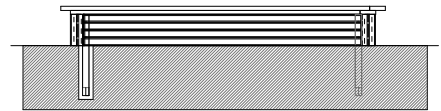

Minimal required area -9 m²

Lenght: 3 000mm
Width: 3 000 mm
Height: 240 mm

Lenght of safety area: 4 000 mm
Width of safety area: 4 000 mm
Required safety area: 16 m²

Playground are provided for outdoor use in supervising of adults

35 children

Children from 2 - 14 years

The Fall height H=0.24 m

Weight 90 kg

Assembly 1 h (without excavation and concreting)

Equipment safety checkings must be performed once in a week in high vandalism risk areas.

Maintainance are required once in every 3 months, depending on usage

Adequate temperature

T_{min} - 33.2 °C
T_{max} +64.1 °C

Snow load

Nieciga