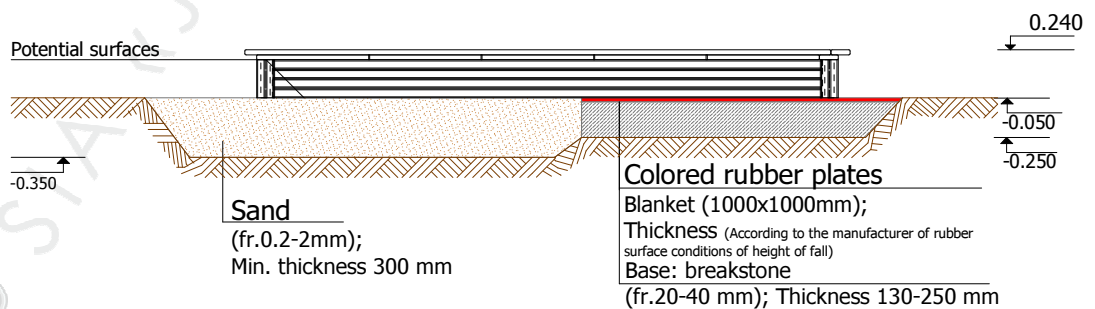

Wing load

Nieciga

Transportation: One pack: 1 pack 3 000 x 300 x 300 mm

Spare parts: All needed spare parts and elements, when warranty time expires can be ordered in „Jūrmalas Mežaparki” Ltd., and all the goods will be ready for delivery in 3 days.

According to LVS EN 1176:2008

Manufactured according to: