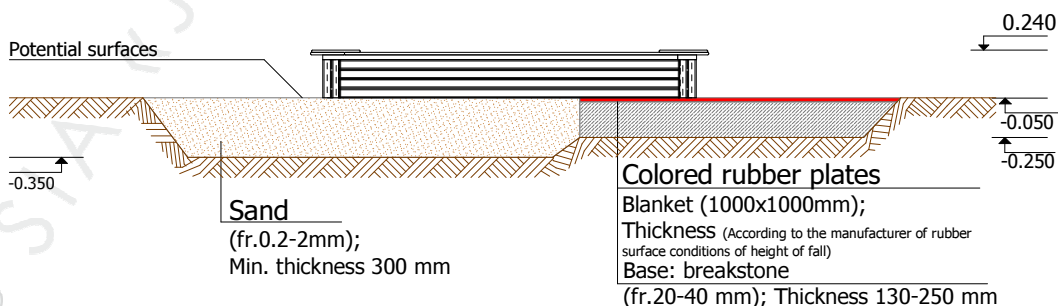

Snow load

Small

Wing load

Small

Transportation: One pack: 1 pack 2 000 x 300 x 300 mm

Spare parts: All needed spare parts and elements, when warranty time expires can be ordered in „Jūrmalas Mežaparki” Ltd., and all the goods will be ready for delivery in 3 days.