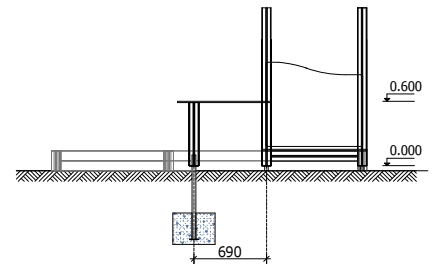

Drošības zonas garums: 4 000 mm
Drošības zonas platums: 4 000 mm
Nepieciešamā drošības platība: 16 m²

Playground are provided for outdoor use in supervising of adults

Adequate temperature

T_{min} -33.2 °C
T_{max} +64.1 °C

Snow load

1.22 kN/m²

Wing load

Strength 274 N

Transportation: One pack: 1 pack 3 000 x 1 000 x 500 mm

Spare parts: All needed spare parts and elements, when warranty time expires can be ordered in „Jūrmalas Mežaparki” Ltd., and all the goods will be ready for delivery in 3 days.