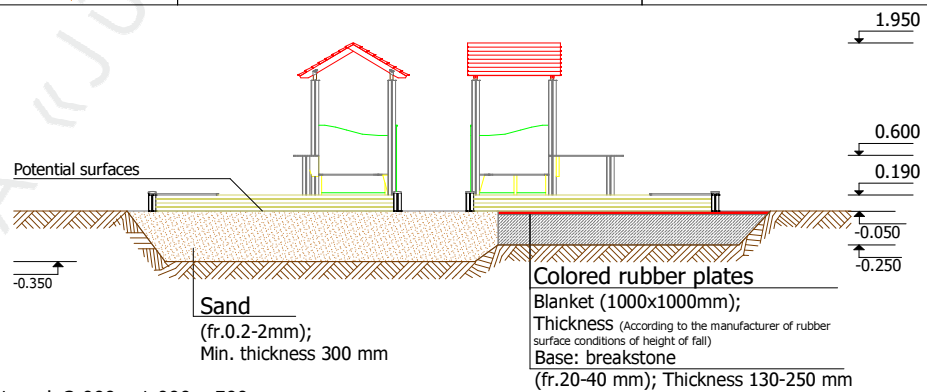

Drošības zonas garums: 4 000 mm
Drošības zonas platums: 4 000 mm
Nepieciešamā drošības platība: 16 m²

Playground are provided for outdoor use in supervising of adults

Adequate temperature

T_{min} -33.2 °C
T_{max} +64.1 °C

Snow load

1.22 kN/m²

Wing load

Strength 274 N

Transportation: One pack: 1 pack 3 000 x 1 000 x 500 mm

Spare parts: All needed spare parts and elements, when warranty time expires can be ordered in „Jūrmalas Mežaparki” Ltd., and all the goods will be ready for delivery in 3 days.