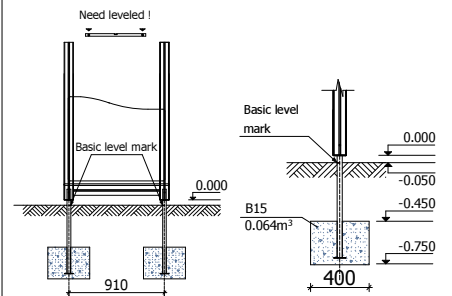

Equipment safety checkings must be performed once in a week in high vandalism risk areas.

Maintenance are required once in every 3 months, depending on usage

Minimal required area - 9 m²

Garums: 3 000 mm
Platums: 3 000 mm
Augstums: 1 950 mm

Drošības zonas garums: 4 000 mm
Drošības zonas platums: 4 000 mm
Nepieciešamā drošības platība: 16 m²

Playground are provided for outdoor use in supervising of adults

Adequate temperature

T_{min} -33.2 °C
T_{max} +64.1 °C

Snow load

1.22 kN/m²

Wing load

Strength 274 N

Transportation: One pack: 1 pack 3 000 x 1 000 x 500 mm

Spare parts: All needed spare parts and elements, when warranty time expires can be ordered in „Jūrmalas Mežaparki” Ltd., and all the goods will be ready for delivery in 3 days.