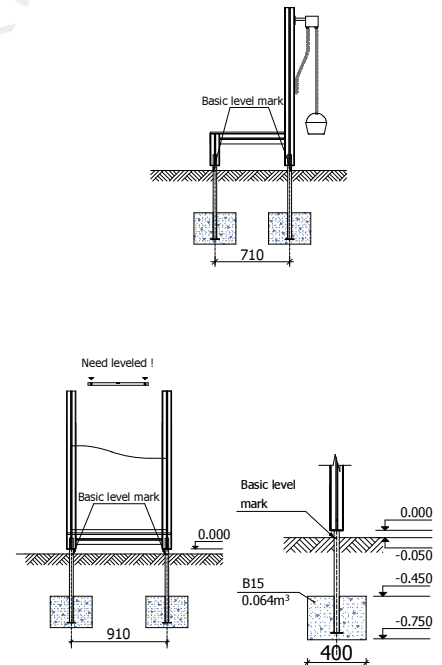

Equipment safety checkings must be performed once in a week in high vandalism risk areas.

Maintenance are required once in every 3 months, depending on usage

Minimal required area - 12 m²

Garums: 3 500 mm
Platums: 3 500 mm
Augstums: 1 950 mm

Drošības zonas garums: 4 500 mm
Drošības zonas platums: 4 500 mm
Nepieciešamā drošības platība: 20 m²

Playground are provided for outdoor use in supervising of adults

Adequate temperature

T_{min} - 33.2 °C
T_{max} +64.1 °C

Snow load

1.22 kN/m²

Wing load

Strength 274 N

Transportation: One pack: 1 pack 3 500 x 1 000 x 500 mm

Spare parts: All needed spare parts and elements, when warranty time expires can be ordered in „Jūrmalas Mežaparki” Ltd., and all the goods will be ready for delivery in 3 days.