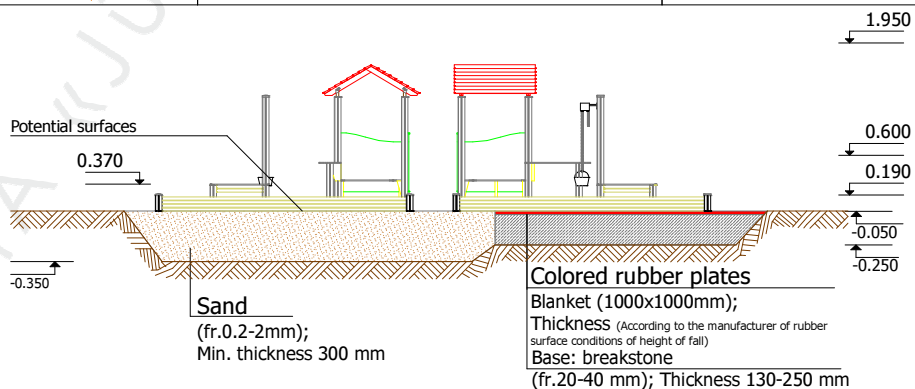

Drošības zonas garums: 4 500 mm
Drošības zonas platums: 4 500 mm
Nepieciešamā drošības platība: 20 m²

Playground are provided for outdoor use in supervising of adults

Adequate temperature

T_{min} - 33.2 °C
T_{max} +64.1 °C

Snow load

1.22 kN/m²

Wing load

Strength 274 N

Transportation: One pack: 1 pack 3 500 x 1 000 x 500 mm

Spare parts: All needed spare parts and elements, when warranty time expires can be ordered in „Jūrmalas Mežaparki” Ltd., and all the goods will be ready for delivery in 3 days.