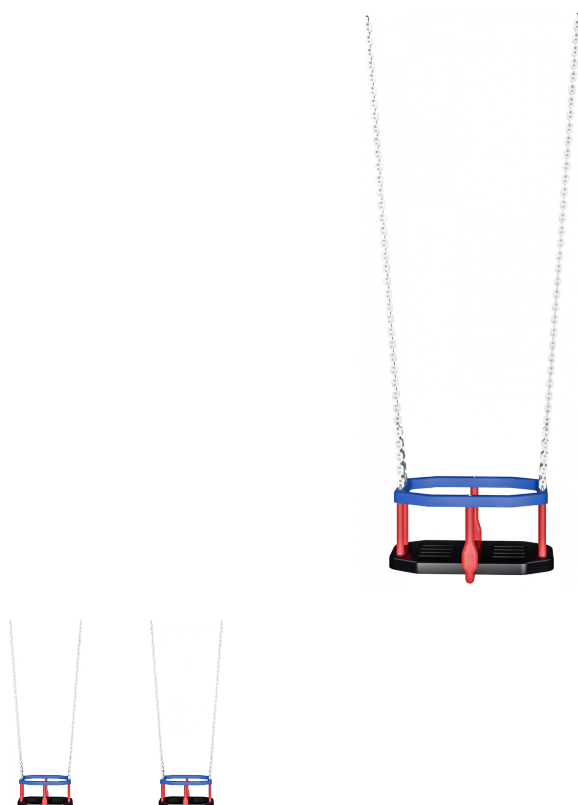

SW990025
CRADLE SWING SEAT H:2.0

SWING MODULE 3PP CRADLE SEAT H:2,0 SS CHAINS

Product Line Freestanding Play Equipment

Category Swings

Age group 1+