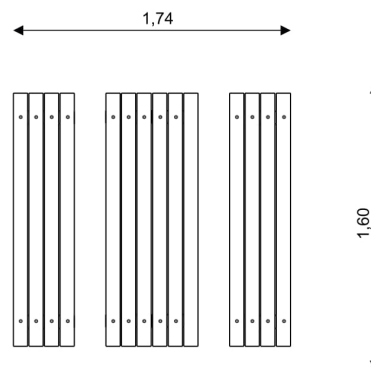

**PARK 0914**

**PICNIC TABLE AND SEATS**

Device Specifications	
Length	1,71 m
Width	1,60 m
Total height	0,75 m

Minimal space

**Material Specification**

- Galvanized and/or powder coated steel construction;
- Impregnated and double painted wood;