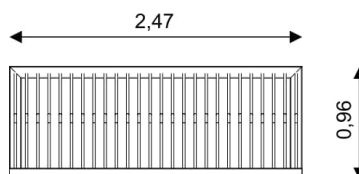

Device Specifications	
Length	2,47 m
Width	0,96 m
Total height	2,00 m

Minimal space

**Material Specification**

- Hot dip galvanized steel construction;

**Additional comments**

- The equipment is designed for public playgrounds;